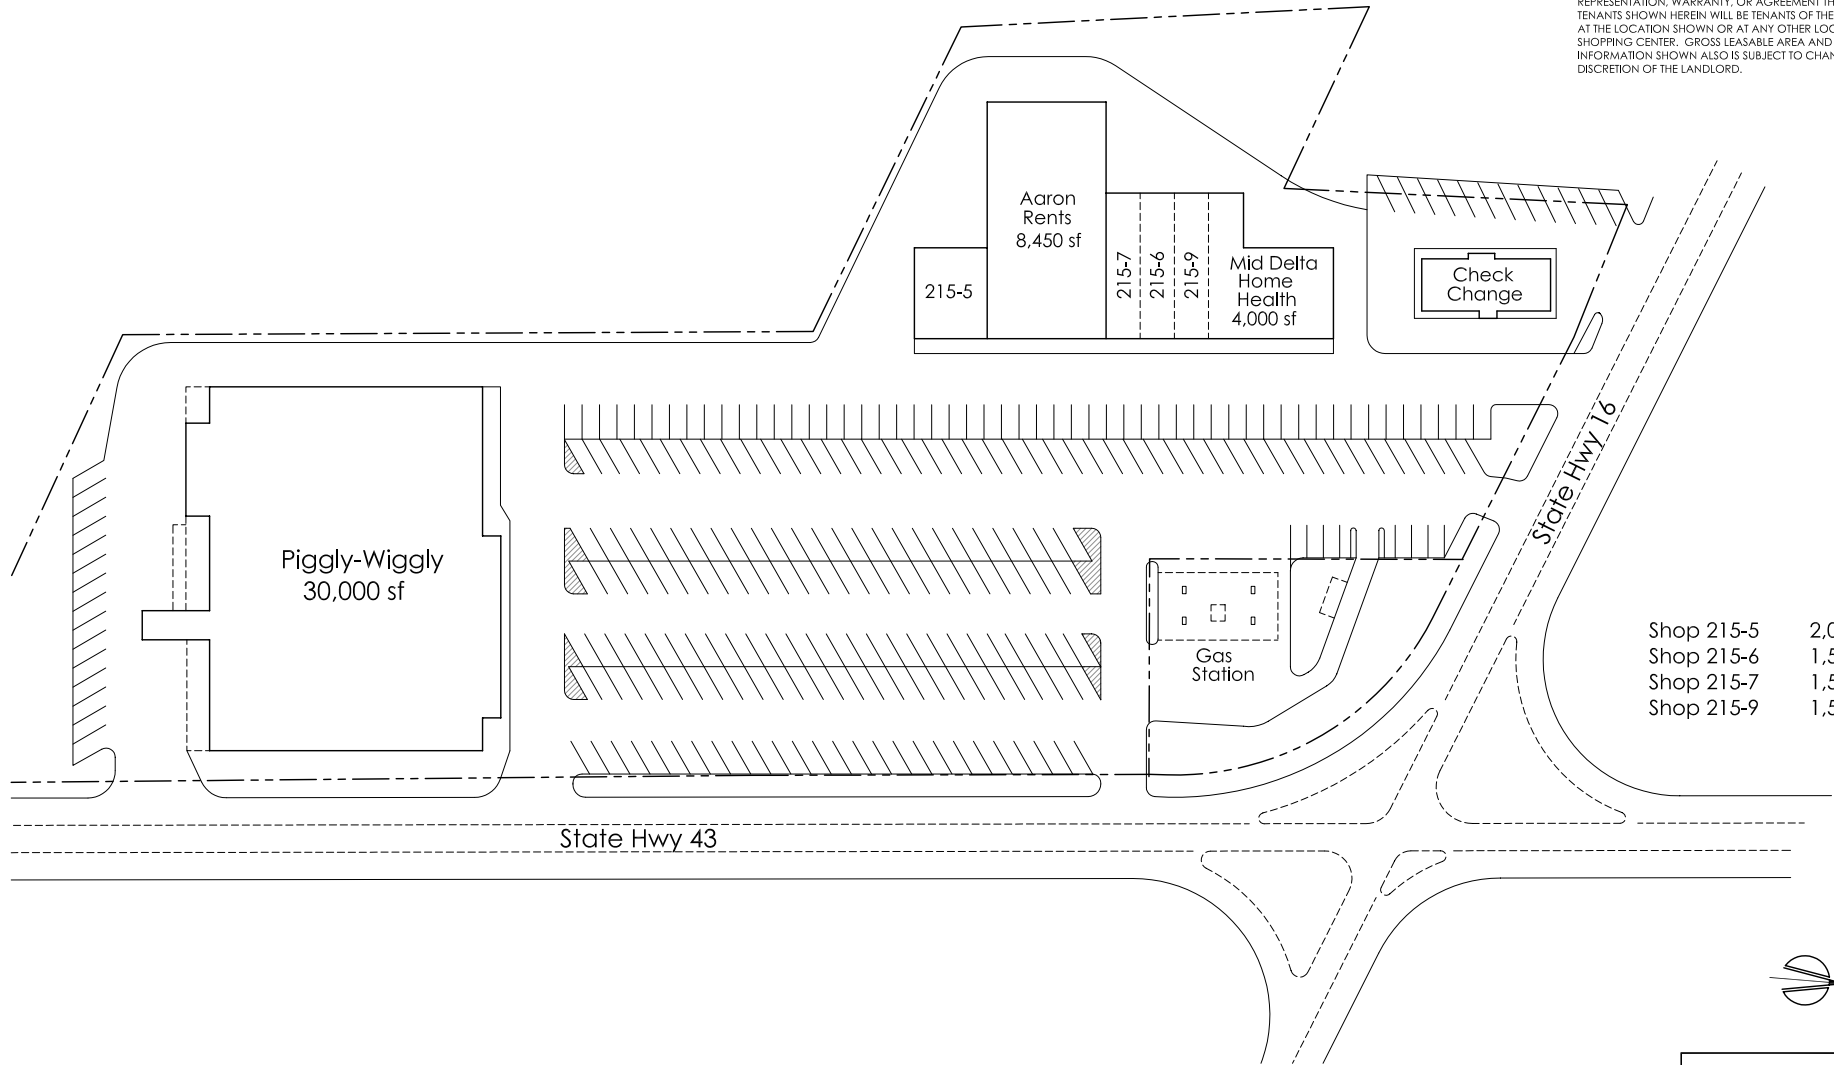

NOTE:  
 THE SITE PLAN AND ALL INFORMATION HEREIN IS PRELIMINARY AND SUBJECT TO CHANGE AND IS NEITHER A REPRESENTATION, WARRANTY, OR AGREEMENT. NEITHER IS THERE ANY REPRESENTATION, WARRANTY, OR AGREEMENT THAT PROSPECTIVE TENANTS SHOWN HEREIN WILL BE TENANTS OF THE SHOPPING CENTER AT THE LOCATION SHOWN OR AT ANY OTHER LOCATIONS IN THE SHOPPING CENTER. GROSS LEASABLE AREA AND PARKING INFORMATION SHOWN ALSO IS SUBJECT TO CHANGE AT THE SOLE DISCRETION OF THE LANDLORD.

Shop 215-5	2,000 sf
Shop 215-6	1,500 sf
Shop 215-7	1,500 sf
Shop 215-9	1,500 sf

Tower Plaza Shopping Center  
 Canton, Mississippi