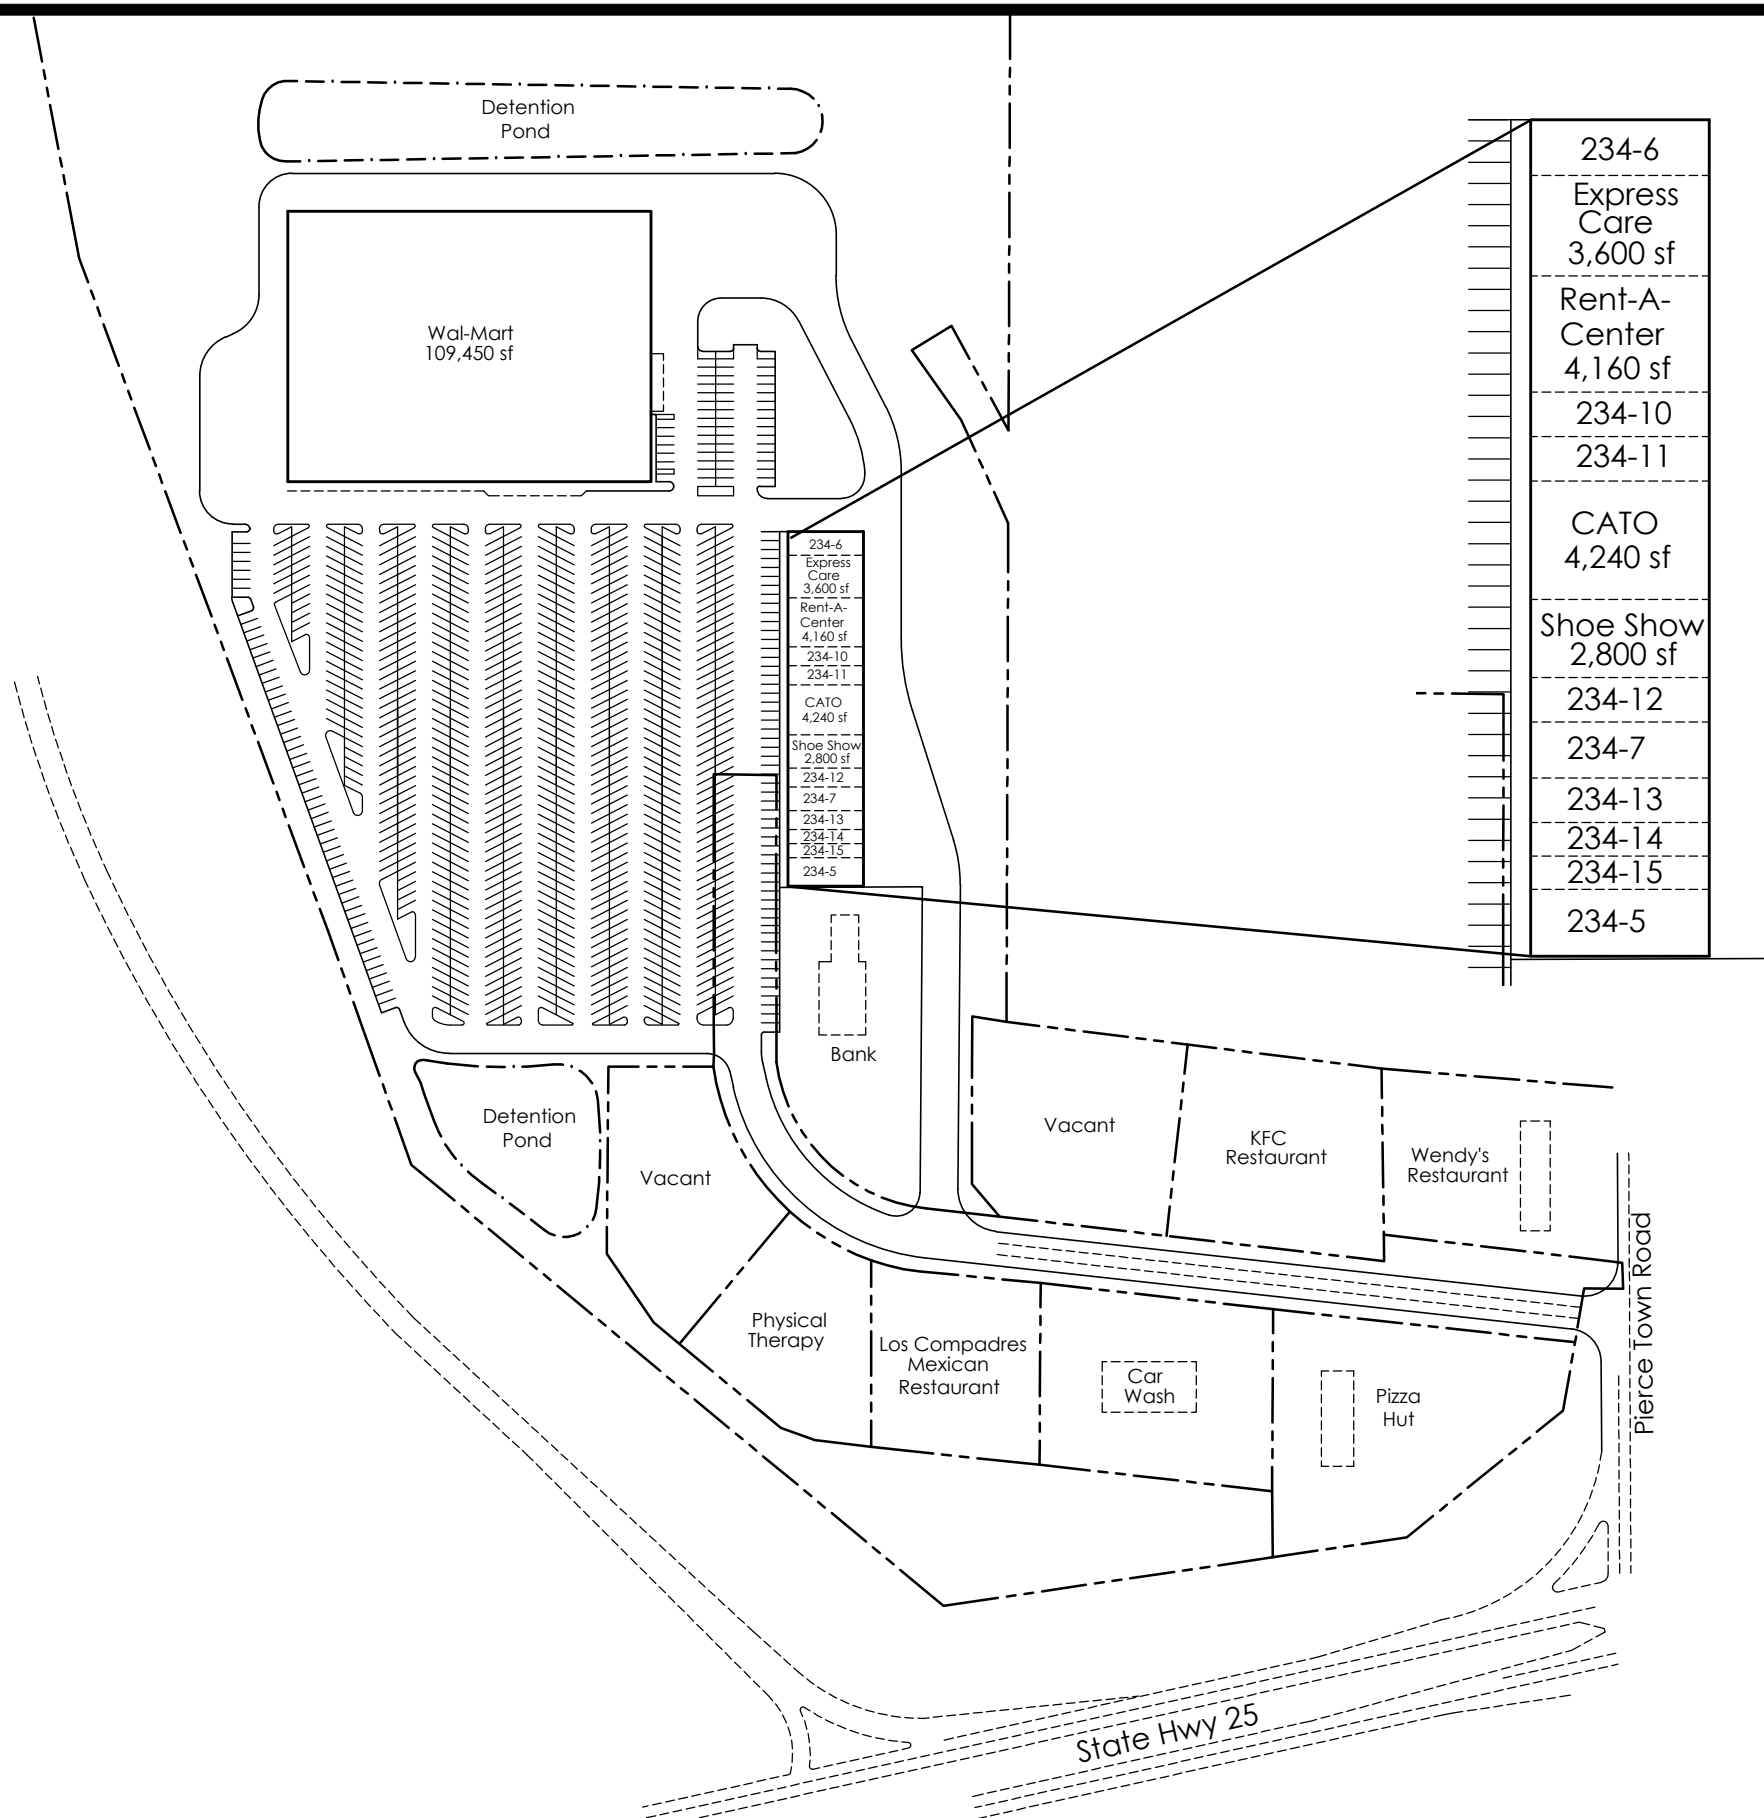

NOTE:
 THE SITE PLAN AND ALL INFORMATION HEREIN IS PRELIMINARY AND SUBJECT TO CHANGE AND IS NEITHER A REPRESENTATION, WARRANTY, OR AGREEMENT. NEITHER IS THERE ANY REPRESENTATION, WARRANTY, OR AGREEMENT THAT PROSPECTIVE TENANTS SHOWN HEREIN WILL BE TENANTS OF THE SHOPPING CENTER AT THE LOCATION SHOWN OR AT ANY OTHER LOCATIONS IN THE SHOPPING CENTER. GROSS LEASABLE AREA AND PARKING INFORMATION SHOWN ALSO IS SUBJECT TO CHANGE AT THE SOLE DISCRETION OF THE LANDLORD.

234-6
Express Care 3,600 sf
Rent-A-Center 4,160 sf
234-10
234-11
CATO 4,240 sf
Shoe Show 2,800 sf
234-12
234-7
234-13
234-14
234-15
234-5

234-6
Express Care 3,600 sf
Rent-A-Center 4,160 sf
234-10
234-11
CATO 4,240 sf
Shoe Show 2,800 sf
234-12
234-7
234-13
234-14
234-15
234-5

Shop 234-5	2,400 sf
Shop 234-6	2,000 sf
Shop 234-7	2,000 sf
Shop 234-10	1,600 sf
Shop 234-11	1,600 sf
Shop 234-12	1,600 sf
Shop 234-13	1,600 sf
Shop 234-14	1,200 sf
Shop 234-15	1,200 sf

Interchange Shopping Center
 Fulton, Mississippi