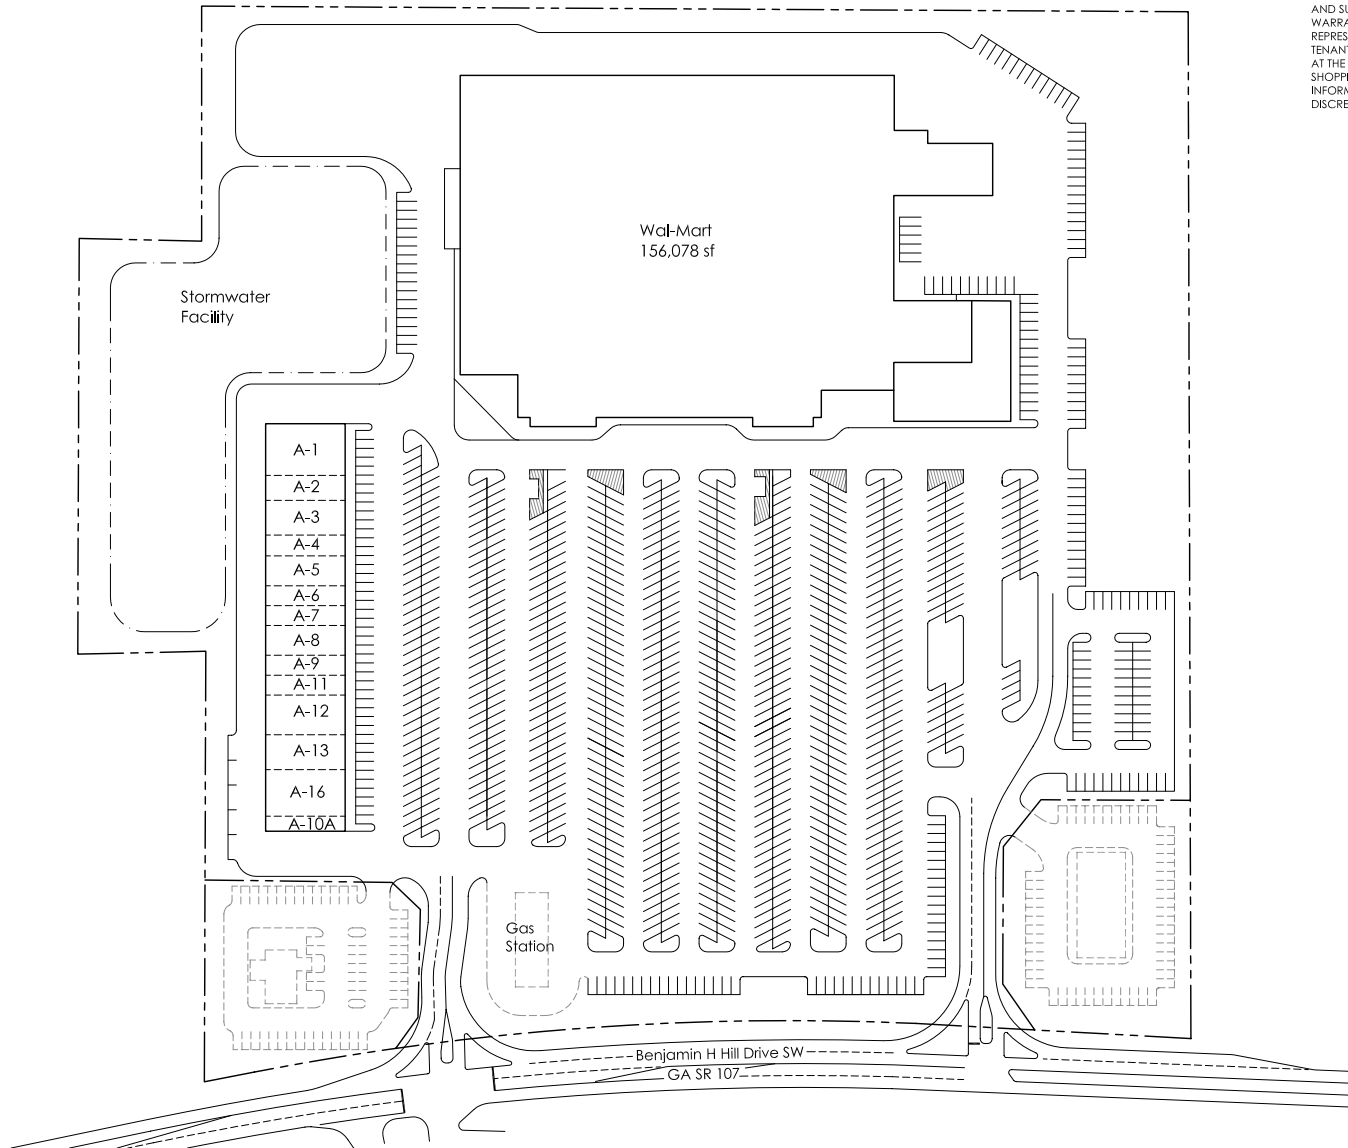

NOTE:
 THE SITE PLAN AND ALL INFORMATION HEREIN IS PRELIMINARY AND SUBJECT TO CHANGE AND IS NEITHER A REPRESENTATION, WARRANTY, OR AGREEMENT. NEITHER IS THERE ANY REPRESENTATION, WARRANTY, OR AGREEMENT THAT PROSPECTIVE TENANTS SHOWN HEREIN WILL BE TENANTS OF THE SHOPPING CENTER AT THE LOCATION SHOWN OR AT ANY OTHER LOCATIONS IN THE SHOPPING CENTER. GROSS LEASABLE AREA AND PARKING INFORMATION SHOWN ALSO IS SUBJECT TO CHANGE AT THE SOLE DISCRETION OF THE LANDLORD.

Shop A-1	4,160 sf
Shop A-2	2,000 sf
Shop A-3	2,800 sf
Shop A-4	1,680 sf
Shop A-5	2,400 sf
Shop A-6	1,600 sf
Shop A-7	1,600 sf
Shop A-8	2,400 sf
Shop A-9	1,600 sf
Shop A-11	1,600 sf
Shop A-12	3,200 sf
Shop A-13	2,800 sf
Shop A-16	3,760 sf
Shop A-10A	1,200 sf