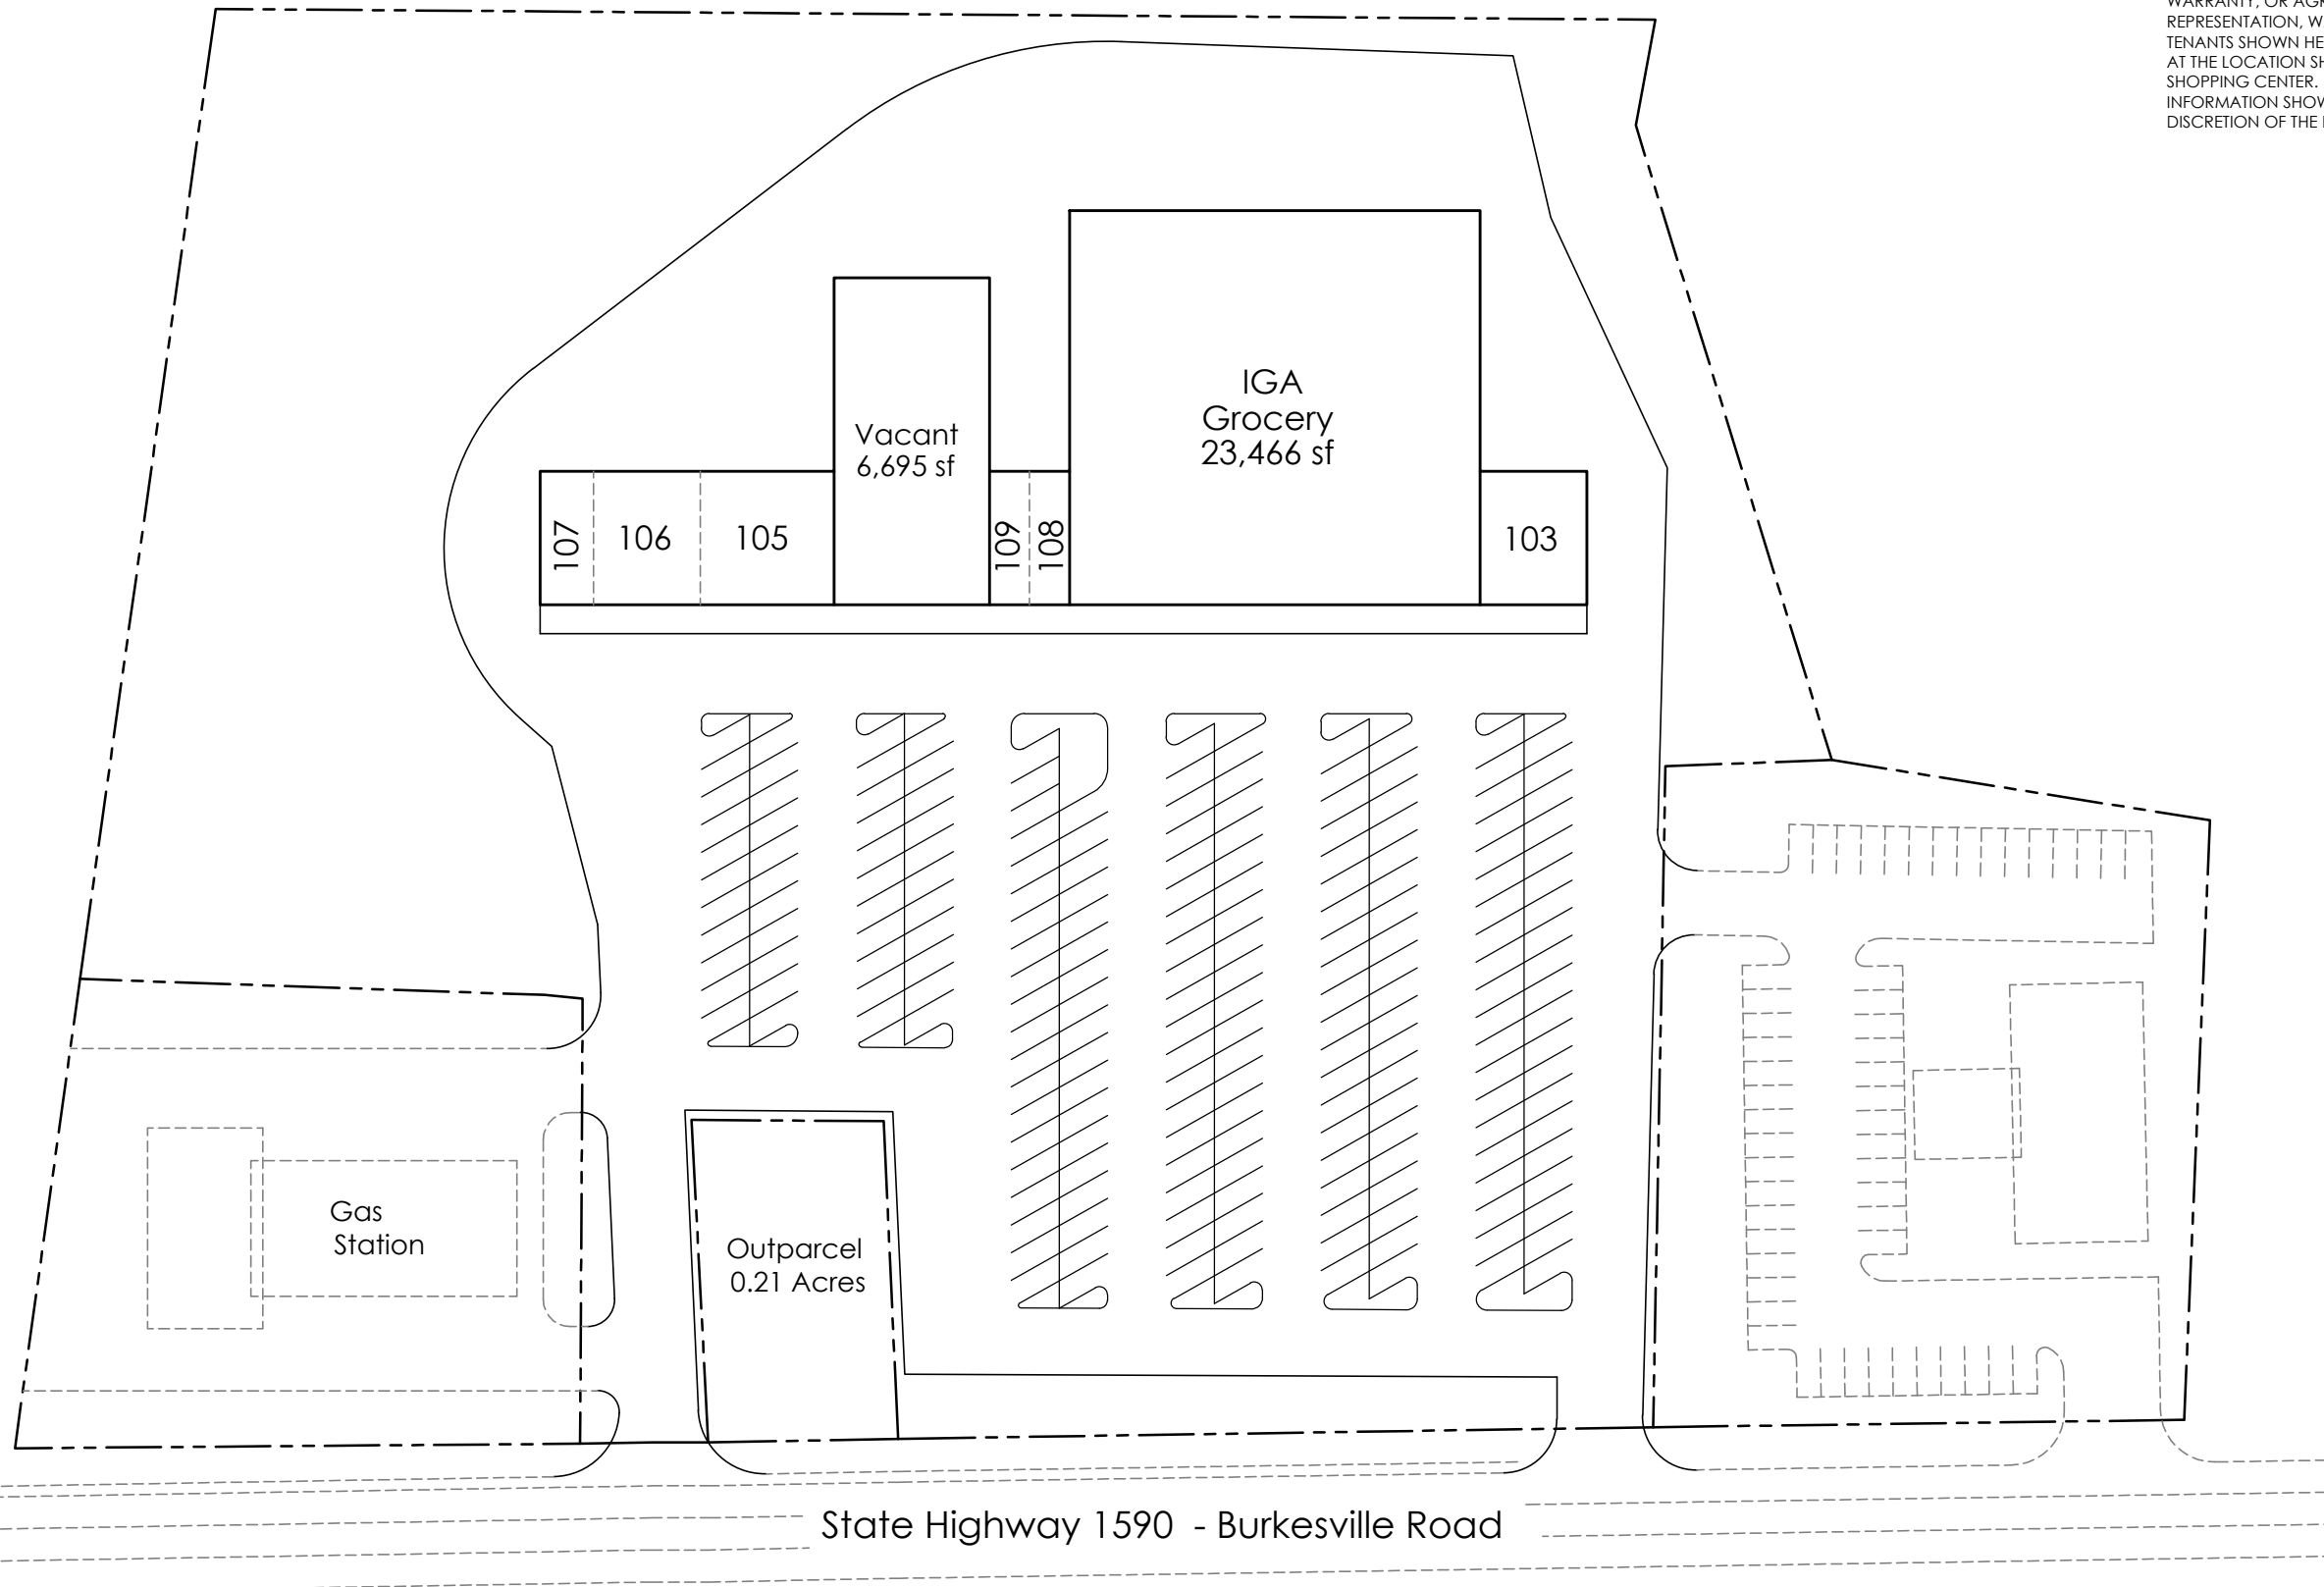

NOTE:
 THE SITE PLAN AND ALL INFORMATION HEREIN IS PRELIMINARY AND SUBJECT TO CHANGE AND IS NEITHER A REPRESENTATION, WARRANTY, OR AGREEMENT. NEITHER IS THERE ANY REPRESENTATION, WARRANTY, OR AGREEMENT THAT PROSPECTIVE TENANTS SHOWN HEREIN WILL BE TENANTS OF THE SHOPPING CENTER AT THE LOCATION SHOWN OR AT ANY OTHER LOCATIONS IN THE SHOPPING CENTER. GROSS LEASABLE AREA AND PARKING INFORMATION SHOWN ALSO IS SUBJECT TO CHANGE AT THE SOLE DISCRETION OF THE LANDLORD.

Shop 107	1,000 sf
Shop 106	2,000 sf
Shop 105	2,500 sf
Shop 109	750 sf
Shop 108	750 sf
Shop 103	2,000 sf

State Highway 1590 - Burkesville Road

Westview Shopping Center
 Albany, Kentucky