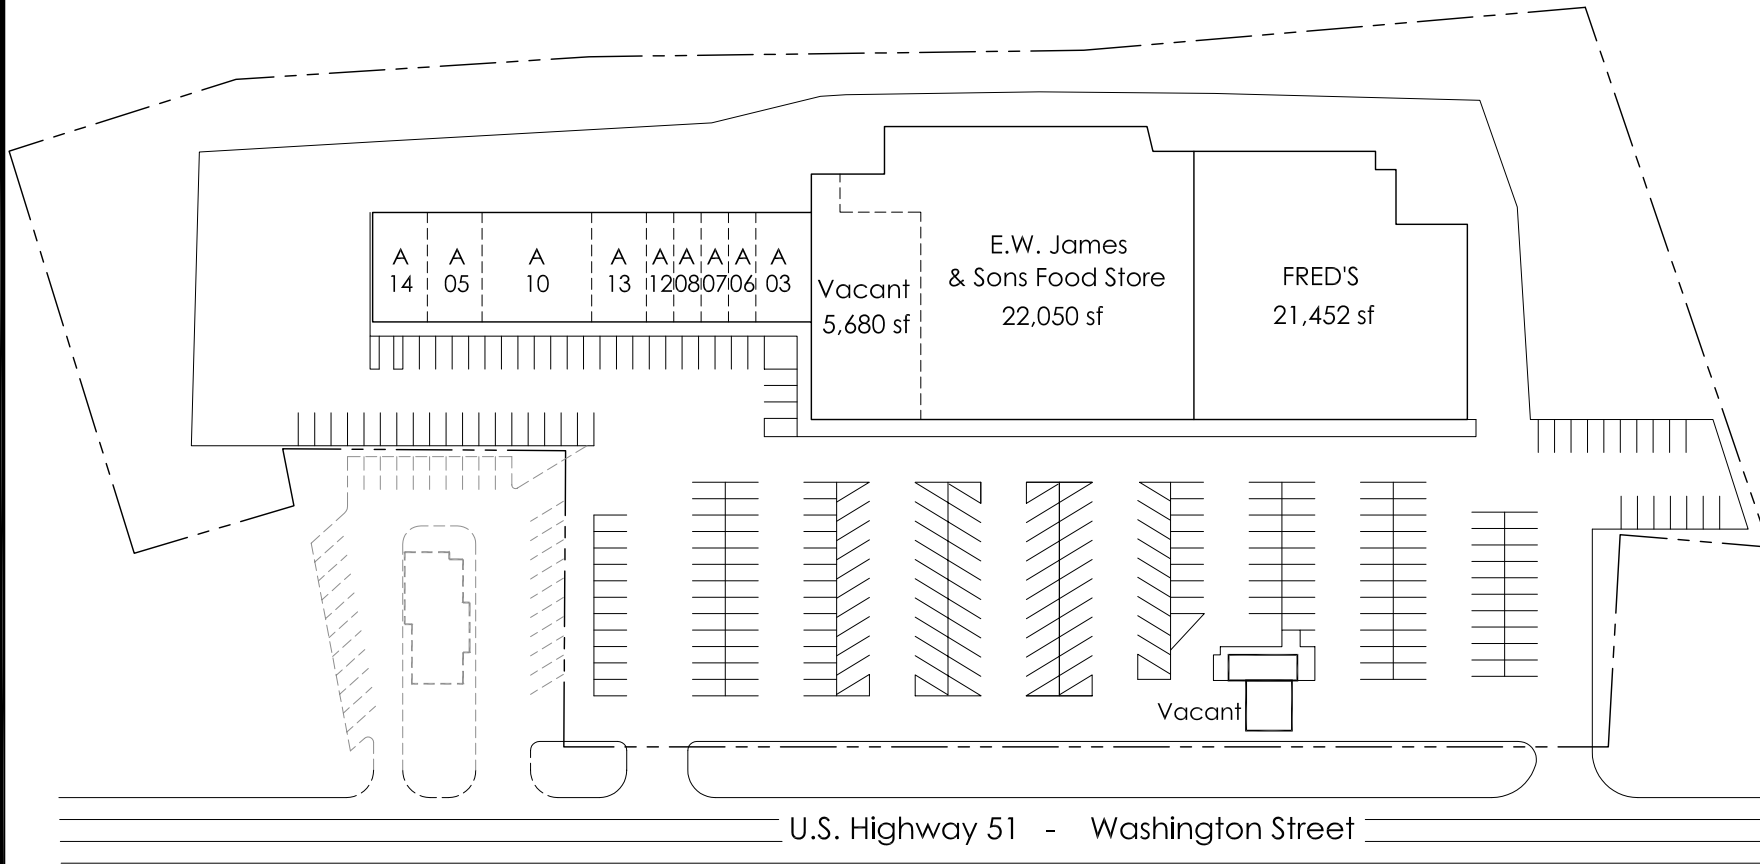

NOTE:
 THE SITE PLAN AND ALL INFORMATION HEREIN IS PRELIMINARY
 AND SUBJECT TO CHANGE AND IS NEITHER A REPRESENTATION,
 WARRANTY, OR AGREEMENT. NEITHER IS THERE ANY
 REPRESENTATION, WARRANTY, OR AGREEMENT THAT PROSPECTIVE
 TENANTS SHOWN HEREIN WILL BE TENANTS OF THE SHOPPING CENTER
 AT THE LOCATION SHOWN OR AT ANY OTHER LOCATIONS IN THE
 SHOPPING CENTER. GROSS LEASABLE AREA AND PARKING
 INFORMATION SHOWN ALSO IS SUBJECT TO CHANGE AT THE SOLE
 DISCRETION OF THE LANDLORD.

- Shop A-14 1,800 sf
- Shop A-05 1,800 sf
- Shop A-10 3,600 sf
- Shop A-13 1,800 sf
- Shop A-12 900 sf
- Shop A-08 900 sf
- Shop A-07 900 sf
- Shop A-06 900sf
- Shop A-03 1,800 sf

Ripley Plaza Shopping Center
 Ripley, Tennessee