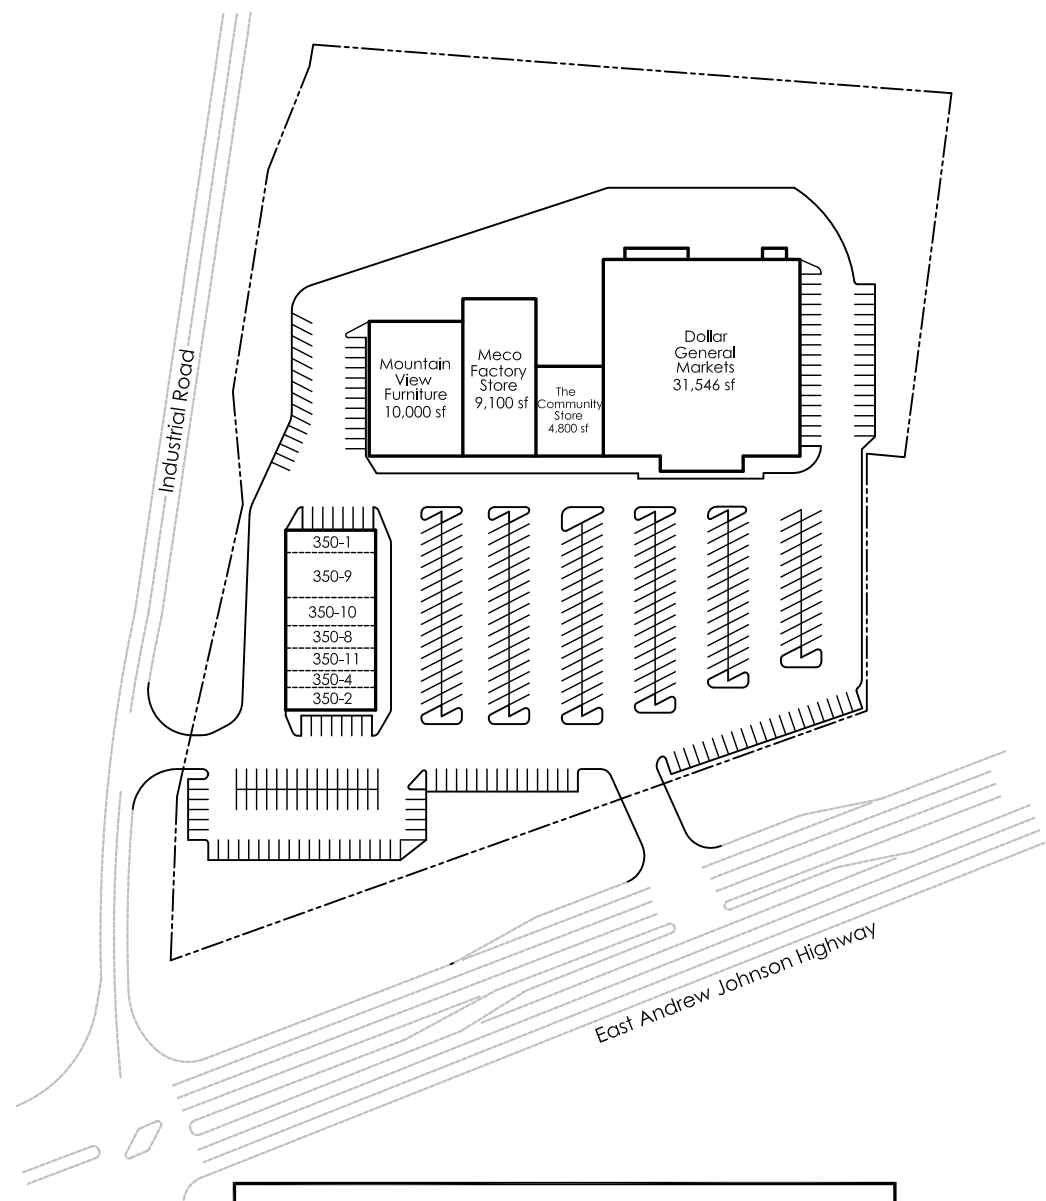

**NOTE:**  
 THE SITE PLAN AND ALL INFORMATION HEREIN IS PRELIMINARY AND SUBJECT TO CHANGE AND IS NEITHER A REPRESENTATION, WARRANTY, OR AGREEMENT. NEITHER IS THERE ANY REPRESENTATION, WARRANTY, OR AGREEMENT THAT PROSPECTIVE TENANTS SHOWN HEREIN WILL BE TENANTS OF THE SHOPPING CENTER AT THE LOCATION SHOWN OR AT ANY OTHER LOCATIONS IN THE SHOPPING CENTER. GROSS LEASABLE AREA AND PARKING INFORMATION SHOWN ALSO IS SUBJECT TO CHANGE AT THE SOLE DISCRETION OF THE LANDLORD.

- Shop 350-1 2,000 sf
- Shop 350-2 1,600 sf
- Shop 350-4 1,600 sf
- Shop 350-8 1,600 sf
- Shop 350-9 2,000 sf
- Shop 350-10 3,200 sf
- Shop 350-11 1,200 sf

**Greenville Square Shopping Center**  
 Greenville, Tennessee