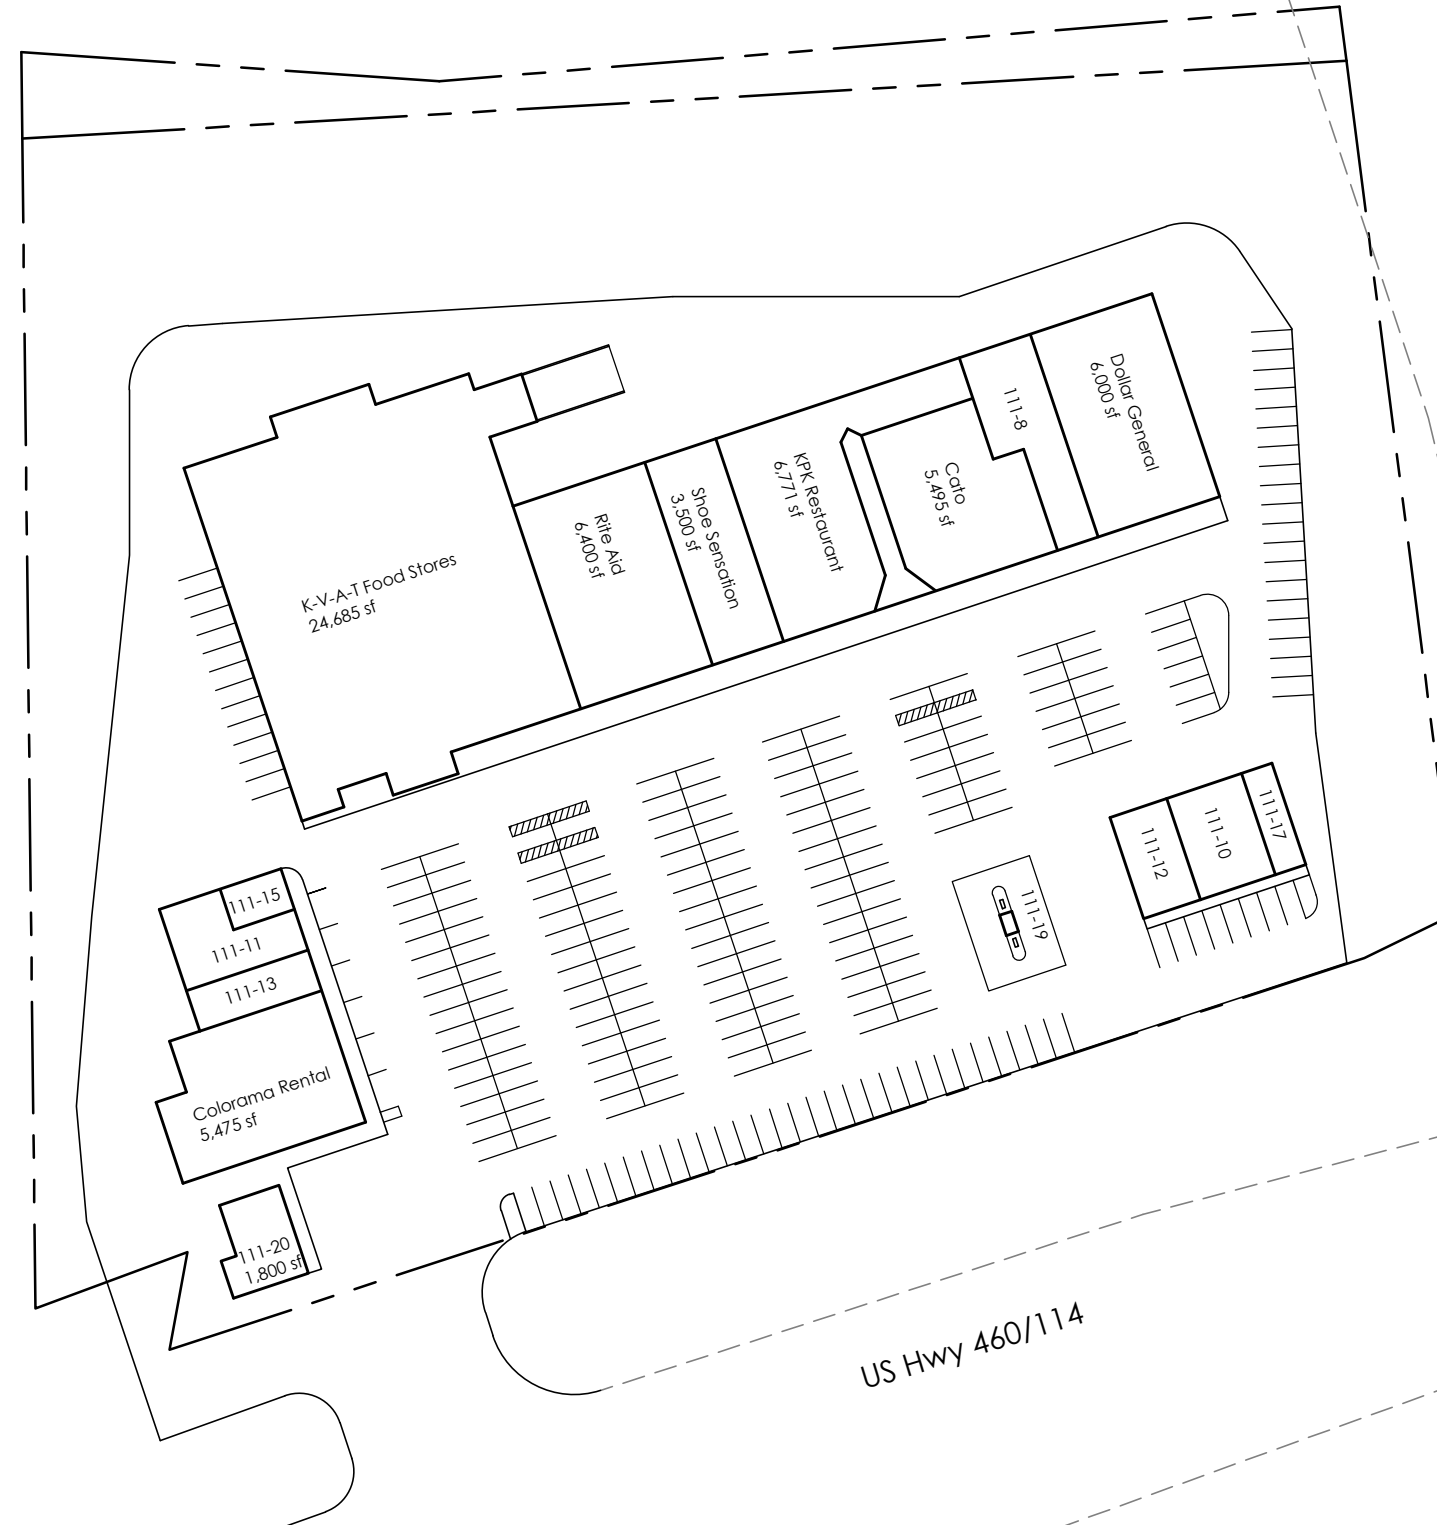

NOTE:  
 THE SITE PLAN AND ALL INFORMATION HEREIN IS PRELIMINARY AND SUBJECT TO CHANGE AND IS NEITHER A REPRESENTATION, WARRANTY, OR AGREEMENT, NEITHER IS THERE ANY REPRESENTATION, WARRANTY, OR AGREEMENT THAT PROSPECTIVE TENANTS SHOWN HEREIN WILL BE TENANTS OF THE SHOPPING CENTER AT THE LOCATION SHOWN OR AT ANY OTHER LOCATIONS IN THE SHOPPING CENTER. GROSS LEASABLE AREA AND PARKING INFORMATION SHOWN ALSO IS SUBJECT TO CHANGE AT THE SOLE DISCRETION OF THE LANDLORD.

- Shop 111-8 2,250 sf
- Shop 111-10 1,850 sf
- Shop 111-11 1,600 sf
- Shop 111-12 1,400 sf
- Shop 111-13 1,200 sf
- Shop 111-15 800 sf
- Shop 111-17 750 sf
- Shop 111-19 Fuel Center

Glyn View Plaza  
 Prestonsburg, Kentucky