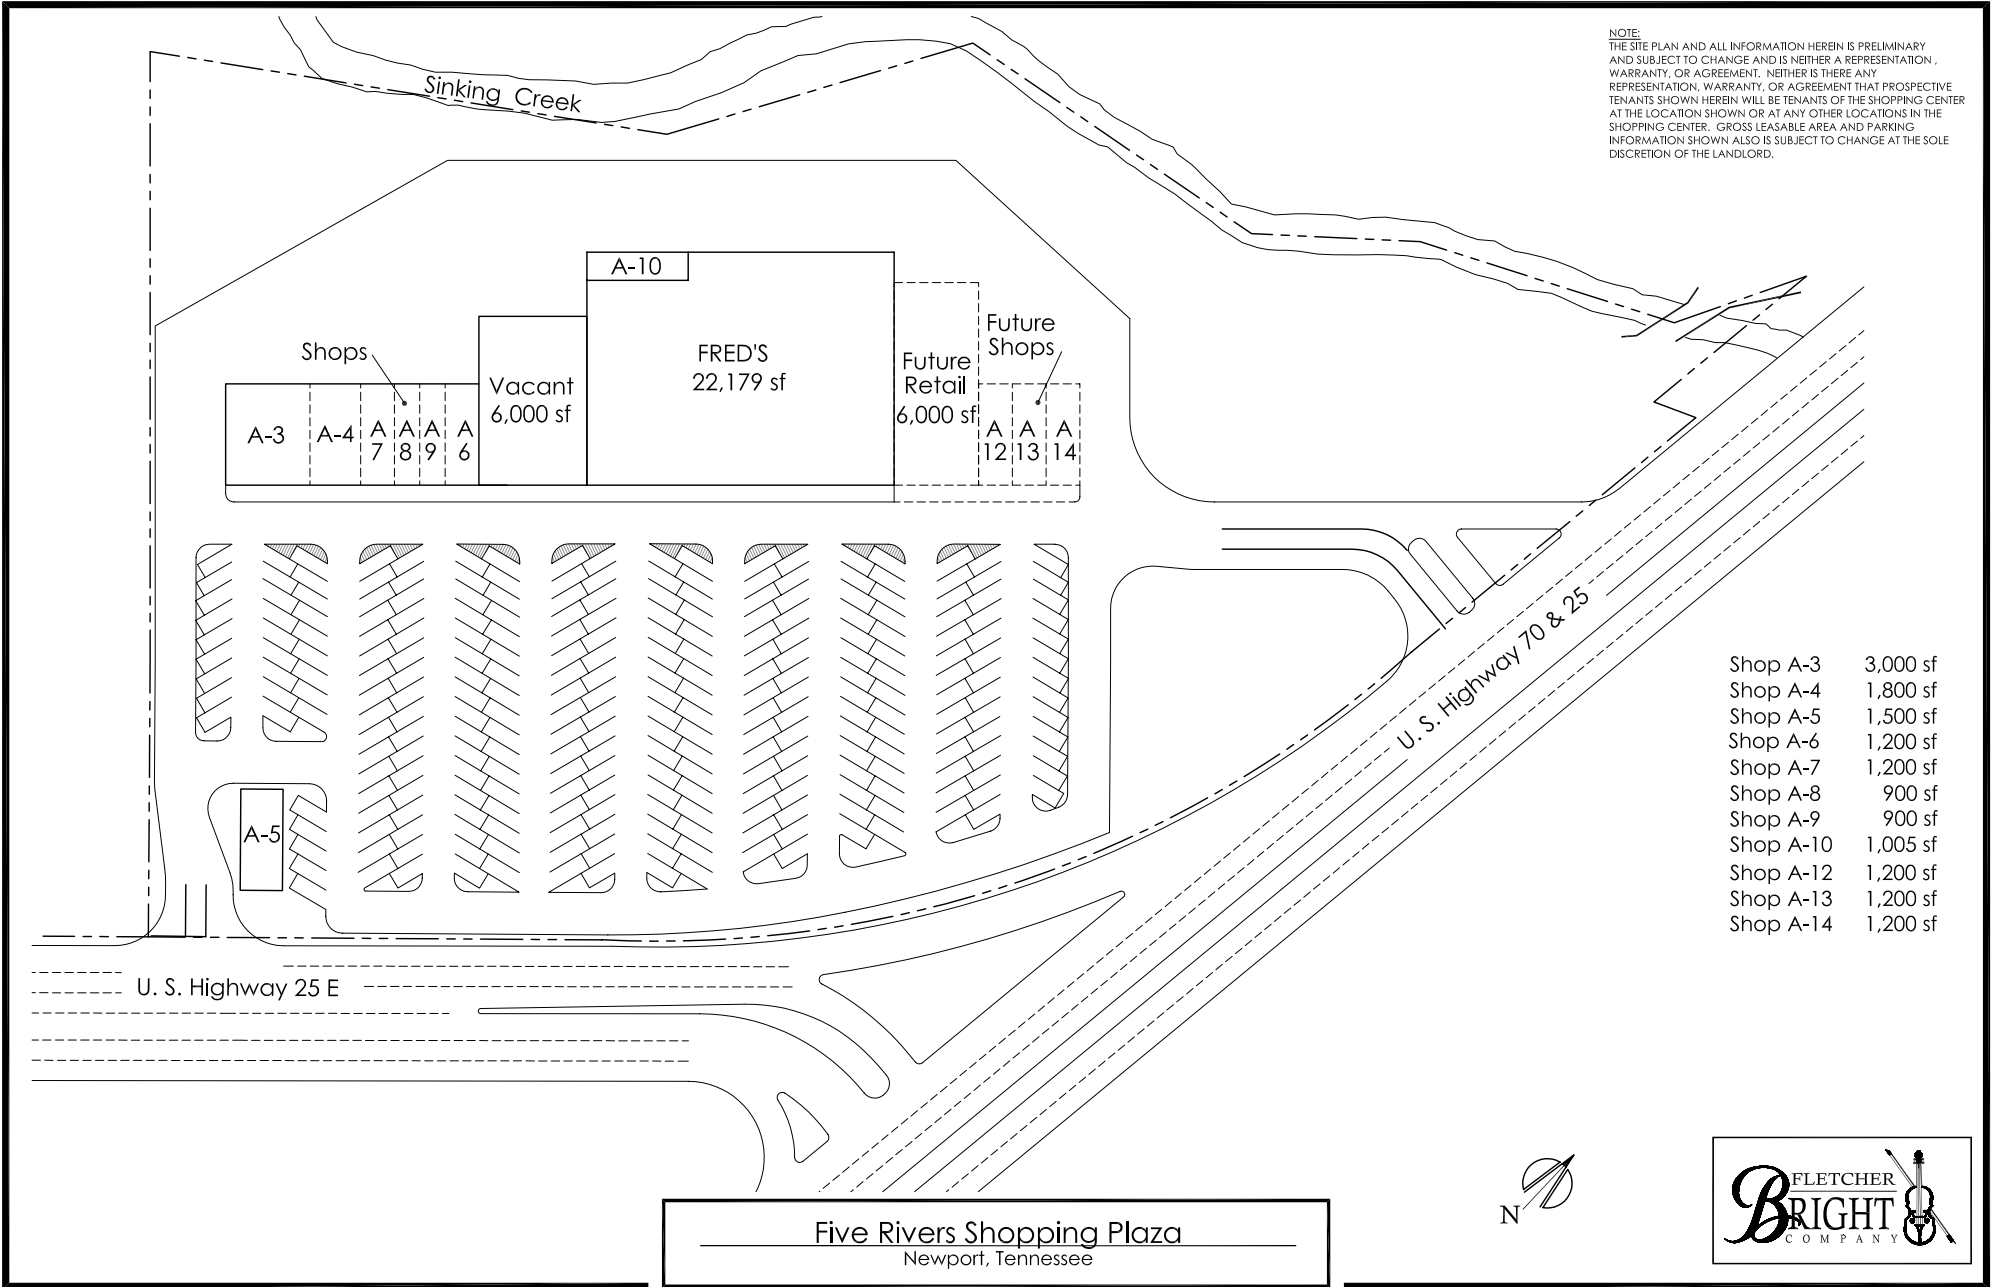

NOTE:
 THE SITE PLAN AND ALL INFORMATION HEREIN IS PRELIMINARY AND SUBJECT TO CHANGE AND IS NEITHER A REPRESENTATION, WARRANTY, OR AGREEMENT. NEITHER IS THERE ANY REPRESENTATION, WARRANTY, OR AGREEMENT THAT PROSPECTIVE TENANTS SHOWN HEREIN WILL BE TENANTS OF THE SHOPPING CENTER AT THE LOCATION SHOWN OR AT ANY OTHER LOCATIONS IN THE SHOPPING CENTER. GROSS LEASABLE AREA AND PARKING INFORMATION SHOWN ALSO IS SUBJECT TO CHANGE AT THE SOLE DISCRETION OF THE LANDLORD.

Shop A-3	3,000 sf
Shop A-4	1,800 sf
Shop A-5	1,500 sf
Shop A-6	1,200 sf
Shop A-7	1,200 sf
Shop A-8	900 sf
Shop A-9	900 sf
Shop A-10	1,005 sf
Shop A-12	1,200 sf
Shop A-13	1,200 sf
Shop A-14	1,200 sf

Five Rivers Shopping Plaza
 Newport, Tennessee