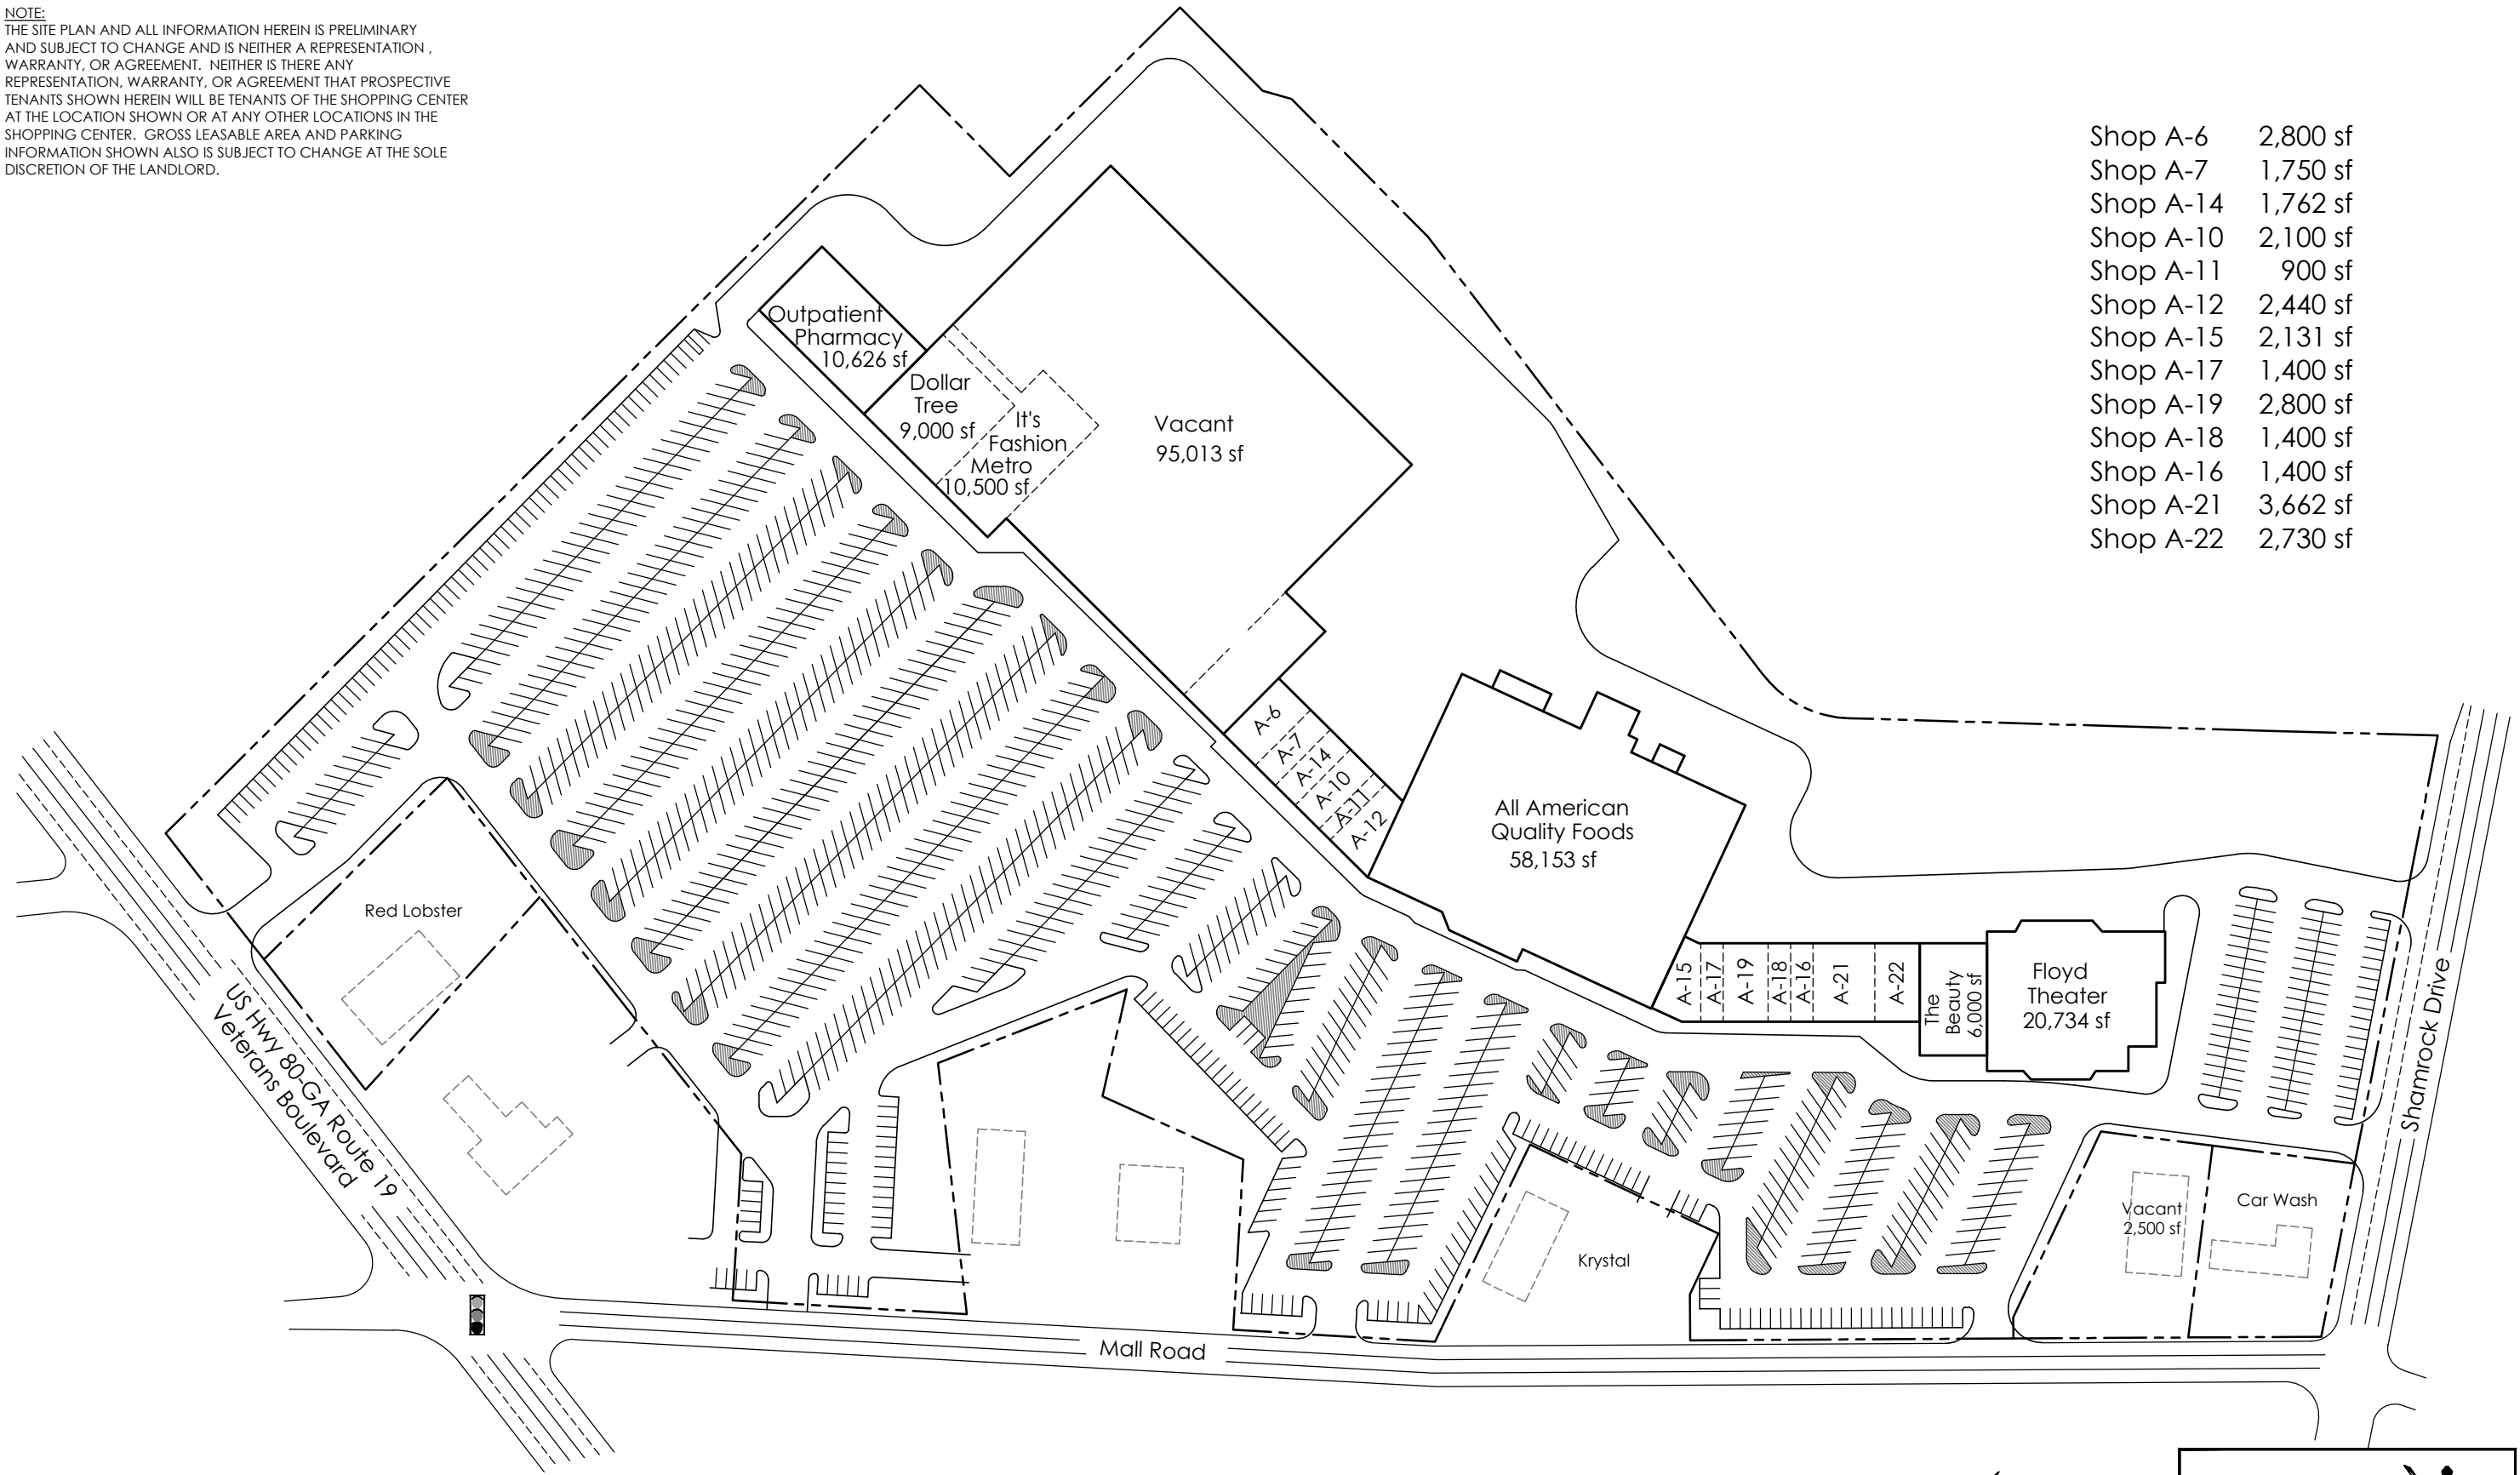

NOTE:
 THE SITE PLAN AND ALL INFORMATION HEREIN IS PRELIMINARY AND SUBJECT TO CHANGE AND IS NEITHER A REPRESENTATION, WARRANTY, OR AGREEMENT. NEITHER IS THERE ANY REPRESENTATION, WARRANTY, OR AGREEMENT THAT PROSPECTIVE TENANTS SHOWN HEREIN WILL BE TENANTS OF THE SHOPPING CENTER AT THE LOCATION SHOWN OR AT ANY OTHER LOCATIONS IN THE SHOPPING CENTER. GROSS LEASABLE AREA AND PARKING INFORMATION SHOWN ALSO IS SUBJECT TO CHANGE AT THE SOLE DISCRETION OF THE LANDLORD.

Shop A-6	2,800 sf
Shop A-7	1,750 sf
Shop A-14	1,762 sf
Shop A-10	2,100 sf
Shop A-11	900 sf
Shop A-12	2,440 sf
Shop A-15	2,131 sf
Shop A-17	1,400 sf
Shop A-19	2,800 sf
Shop A-18	1,400 sf
Shop A-16	1,400 sf
Shop A-21	3,662 sf
Shop A-22	2,730 sf