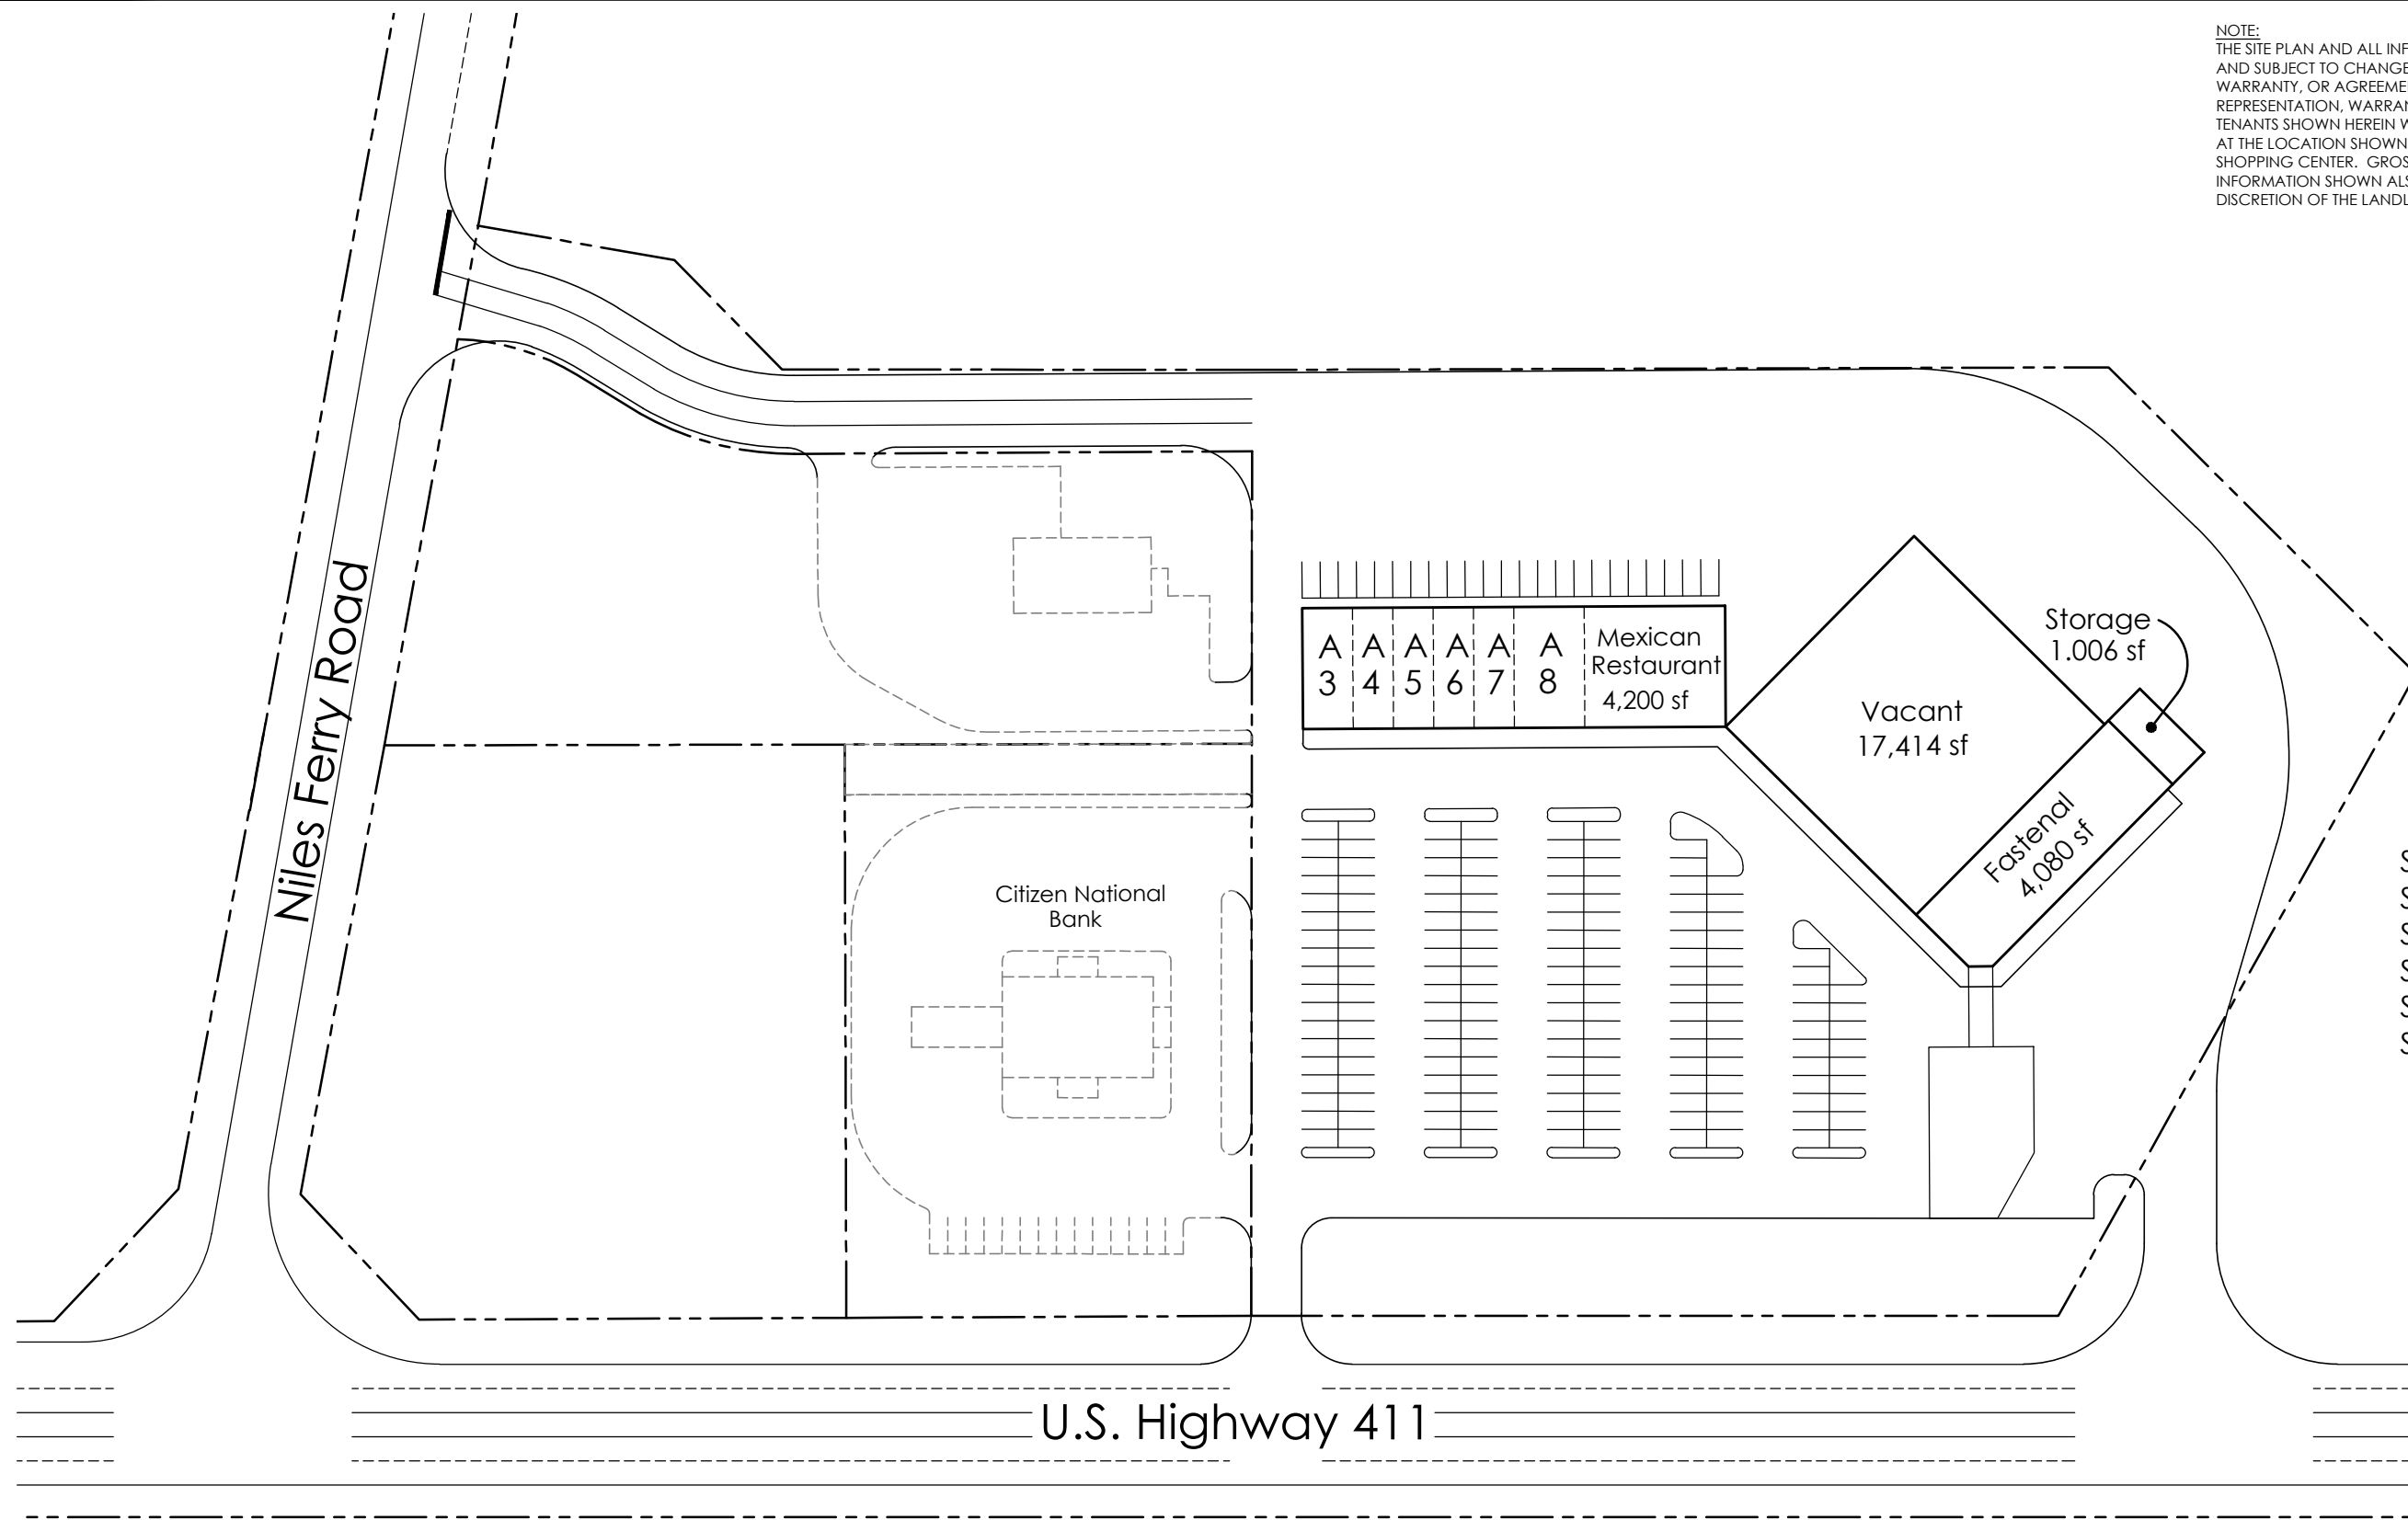

NOTE:
 THE SITE PLAN AND ALL INFORMATION HEREIN IS PRELIMINARY AND SUBJECT TO CHANGE AND IS NEITHER A REPRESENTATION, WARRANTY, OR AGREEMENT. NEITHER IS THERE ANY REPRESENTATION, WARRANTY, OR AGREEMENT THAT PROSPECTIVE TENANTS SHOWN HEREIN WILL BE TENANTS OF THE SHOPPING CENTER AT THE LOCATION SHOWN OR AT ANY OTHER LOCATIONS IN THE SHOPPING CENTER. GROSS LEASABLE AREA AND PARKING INFORMATION SHOWN ALSO IS SUBJECT TO CHANGE AT THE SOLE DISCRETION OF THE LANDLORD.

- Shop A-3 1,400 sf
- Shop A-4 1,200 sf
- Shop A-5 1,200 sf
- Shop A-6 1,200 sf
- Shop A-7 1,200 sf
- Shop A-8 2,100 sf

Derby Downs Shopping Center
 Vonore, Tennessee