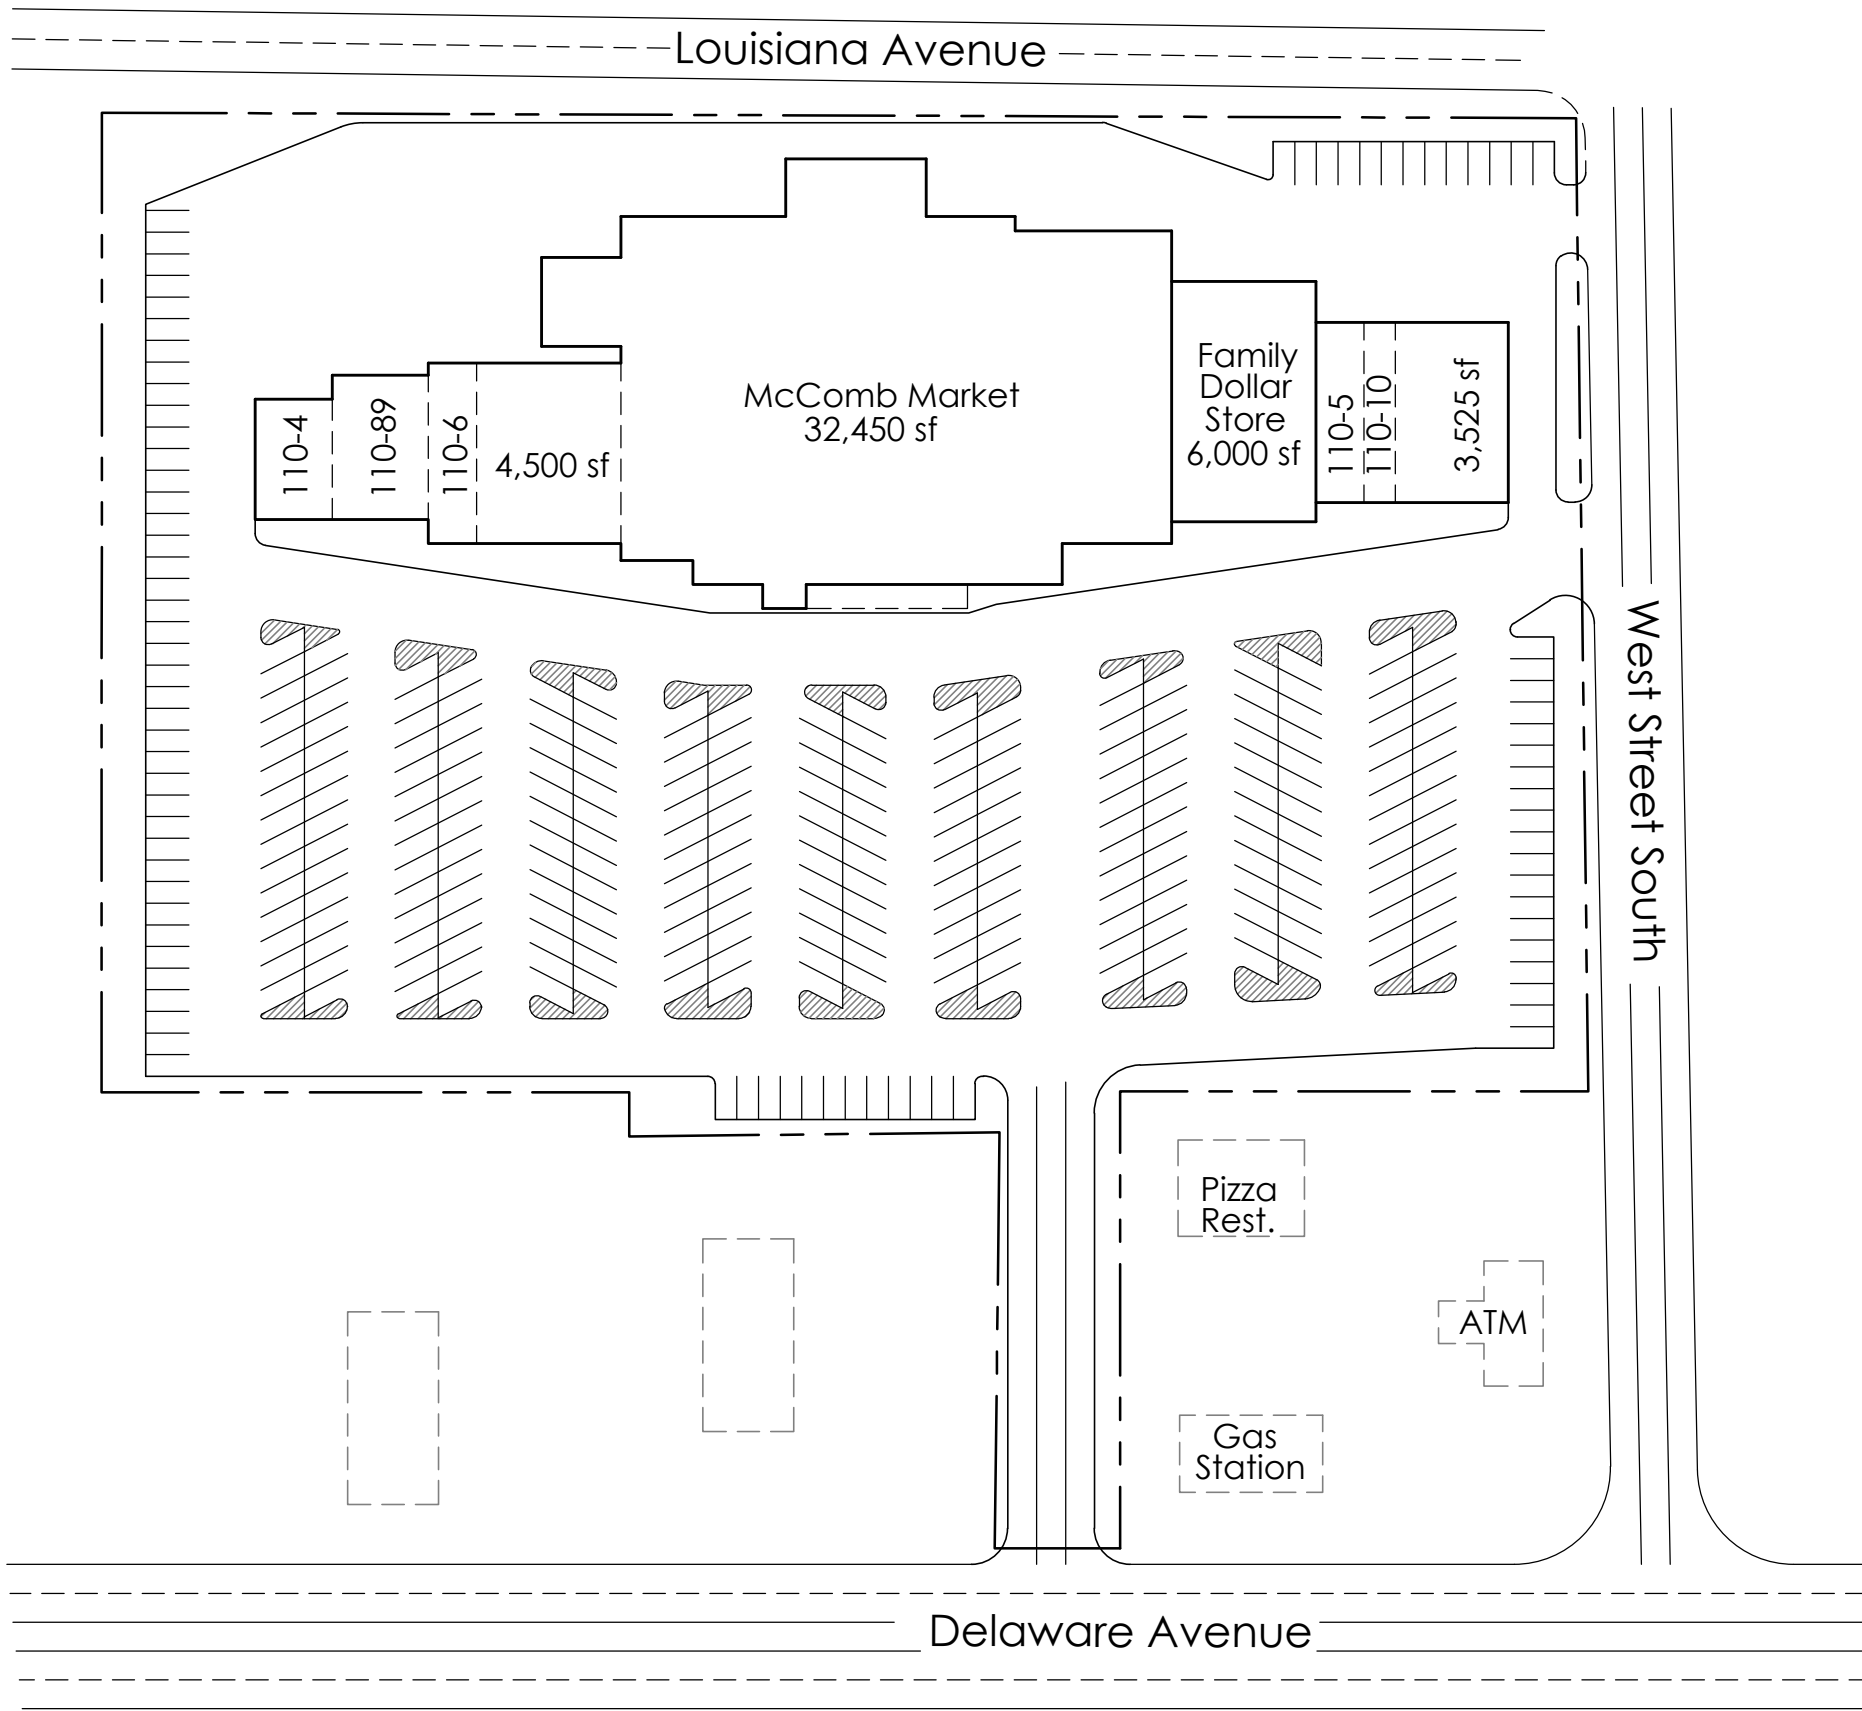

NOTE:
 THE SITE PLAN AND ALL INFORMATION HEREIN IS PRELIMINARY AND SUBJECT TO CHANGE AND IS NEITHER A REPRESENTATION, WARRANTY, OR AGREEMENT. NEITHER IS THERE ANY REPRESENTATION, WARRANTY, OR AGREEMENT THAT PROSPECTIVE TENANTS SHOWN HEREIN WILL BE TENANTS OF THE SHOPPING CENTER AT THE LOCATION SHOWN OR AT ANY OTHER LOCATIONS IN THE SHOPPING CENTER. GROSS LEASABLE AREA AND PARKING INFORMATION SHOWN ALSO IS SUBJECT TO CHANGE AT THE SOLE DISCRETION OF THE LANDLORD.

Shop 110-4	1,600 sf
Shop 110-5	1,500 sf
Shop 110-6	1,500 sf
Shop 110-10	975 sf
Shop 110-89	2,400 sf

Delaware-West Shopping Center
 McComb, Mississippi