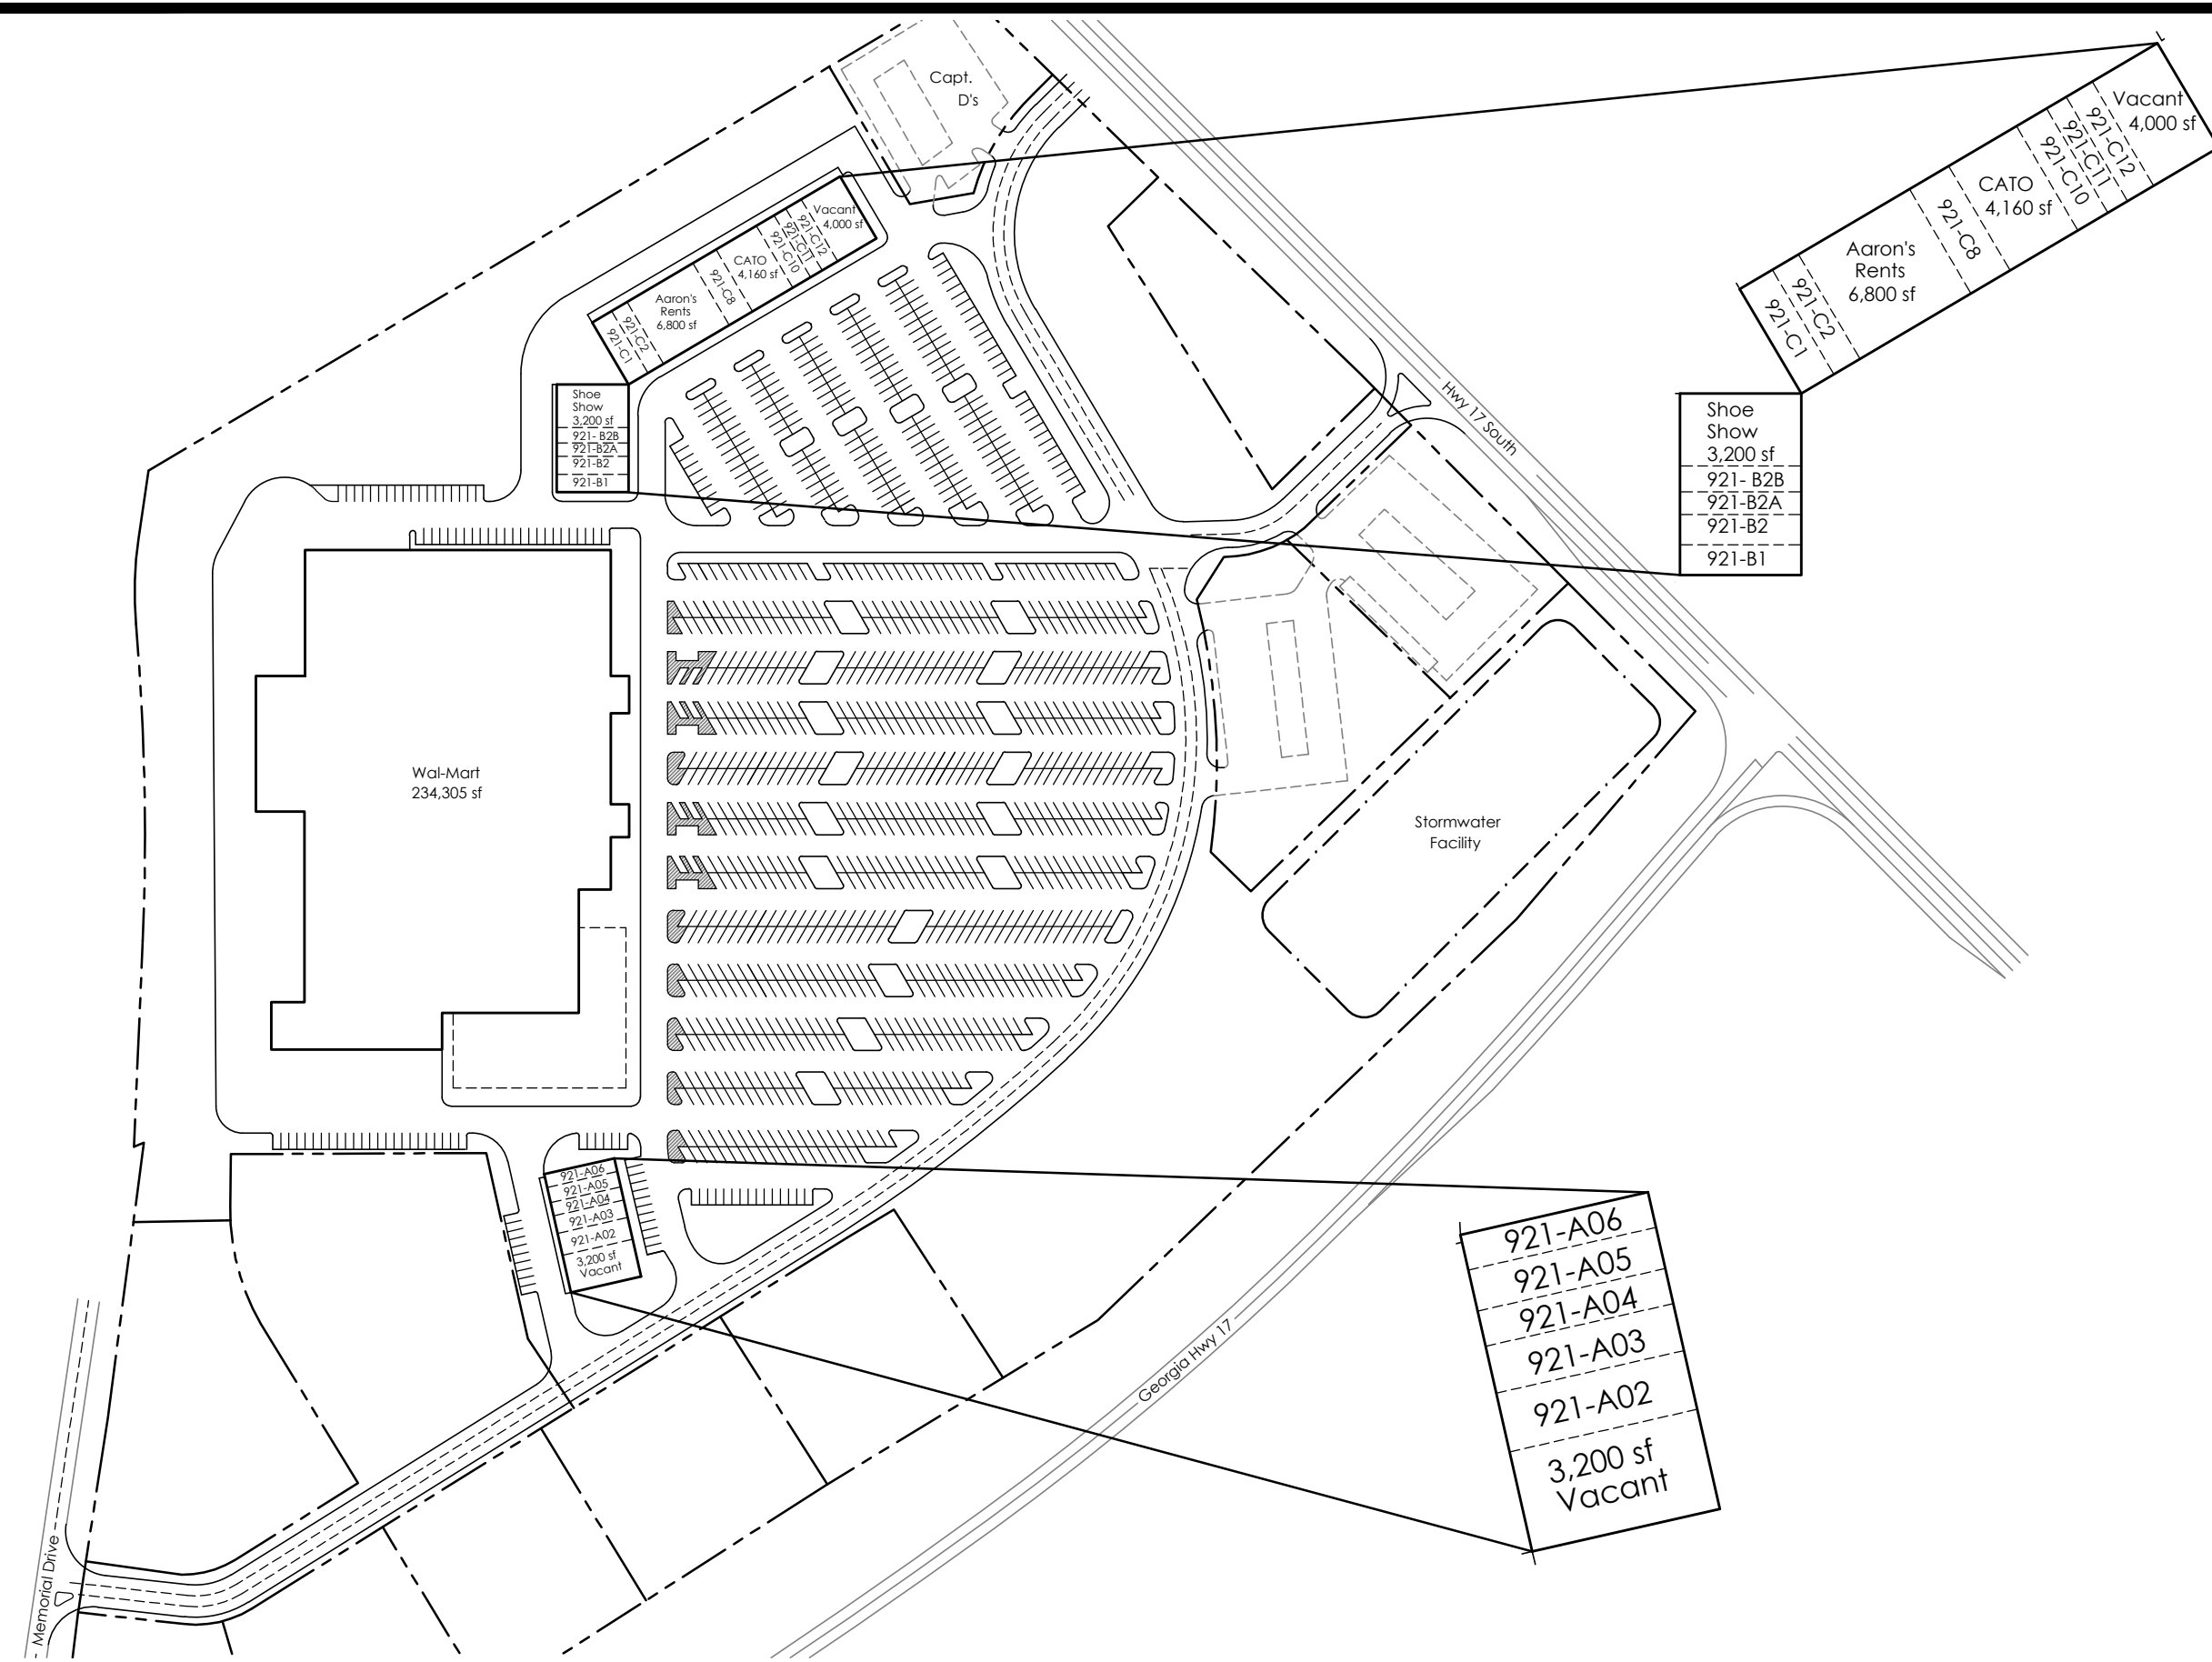

NOTE:
 THE SITE PLAN AND ALL INFORMATION HEREIN IS PRELIMINARY AND SUBJECT TO CHANGE AND IS NEITHER A REPRESENTATION, WARRANTY, OR AGREEMENT. NEITHER IS THERE ANY REPRESENTATION, WARRANTY, OR AGREEMENT THAT PROSPECTIVE TENANTS SHOWN HEREIN WILL BE TENANTS OF THE SHOPPING CENTER AT THE LOCATION SHOWN OR AT ANY OTHER LOCATIONS IN THE SHOPPING CENTER. GROSS LEASABLE AREA AND PARKING INFORMATION SHOWN ALSO IS SUBJECT TO CHANGE AT THE SOLE DISCRETION OF THE LANDLORD.

- Shop 921-A02 2,000 sf
- Shop 921-A03 1,600 sf
- Shop 921-A04 1,200 sf
- Shop 921-A05 1,400 sf
- Shop 921-A06 1,200 sf
- Shop 921-B1 1,440 sf
- Shop 921-B2 1,600 sf
- Shop 921-B2A 1,200 sf
- Shop 921-B2B 1,360 sf
- Shop 921-C1 2,000 sf
- Shop 921-C2 1,600 sf
- Shop 921-C8 2,400 sf
- Shop 921-C10 1,840 sf
- Shop 921-C11 1,200 sf
- Shop 921-C12 1,600 sf

Currahee Corners Shopping Center
 Toccoa, Georgia