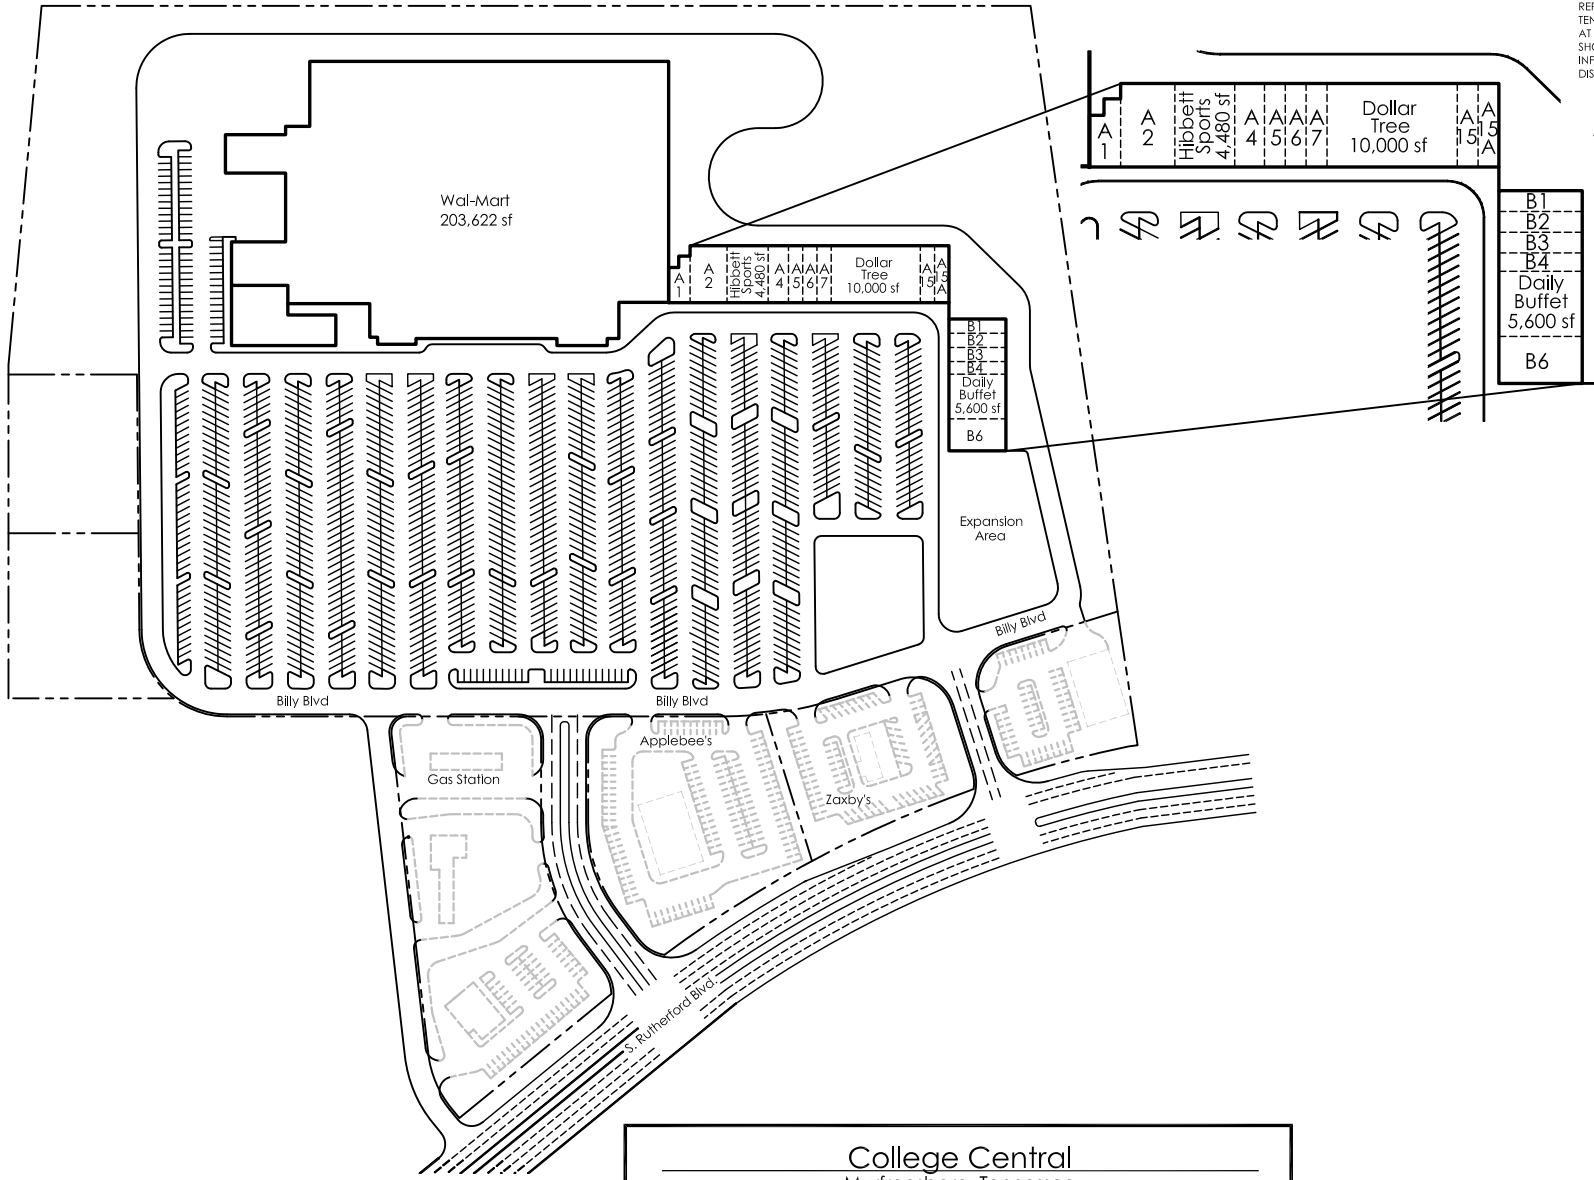

NOTE:  
 THE SITE PLAN AND ALL INFORMATION HEREIN IS PRELIMINARY AND SUBJECT TO CHANGE AND IS NEITHER A REPRESENTATION, WARRANTY, OR AGREEMENT. NEITHER IS THERE ANY REPRESENTATION, WARRANTY, OR AGREEMENT THAT PROSPECTIVE TENANTS SHOWN HEREIN WILL BE TENANTS OF THE SHOPPING CENTER AT THE LOCATION SHOWN OR AT ANY OTHER LOCATIONS IN THE SHOPPING CENTER. GROSS LEASABLE AREA AND PARKING INFORMATION SHOWN ALSO IS SUBJECT TO CHANGE AT THE SOLE DISCRETION OF THE LANDLORD.

Shop A1	1,800 sf
Shop A2	4,160 sf
Shop A4	2,400 sf
Shop A5	1,600 sf
Shop A6	1,600 sf
Shop A7	1,600 sf
Shop A15	1,600 sf
Shop A15A	1,600 sf
Shop B1	1,600 sf
Shop B2	1,600 sf
Shop B3	1,200 sf
Shop B4	1,200 sf
Shop B6	3,600 sf