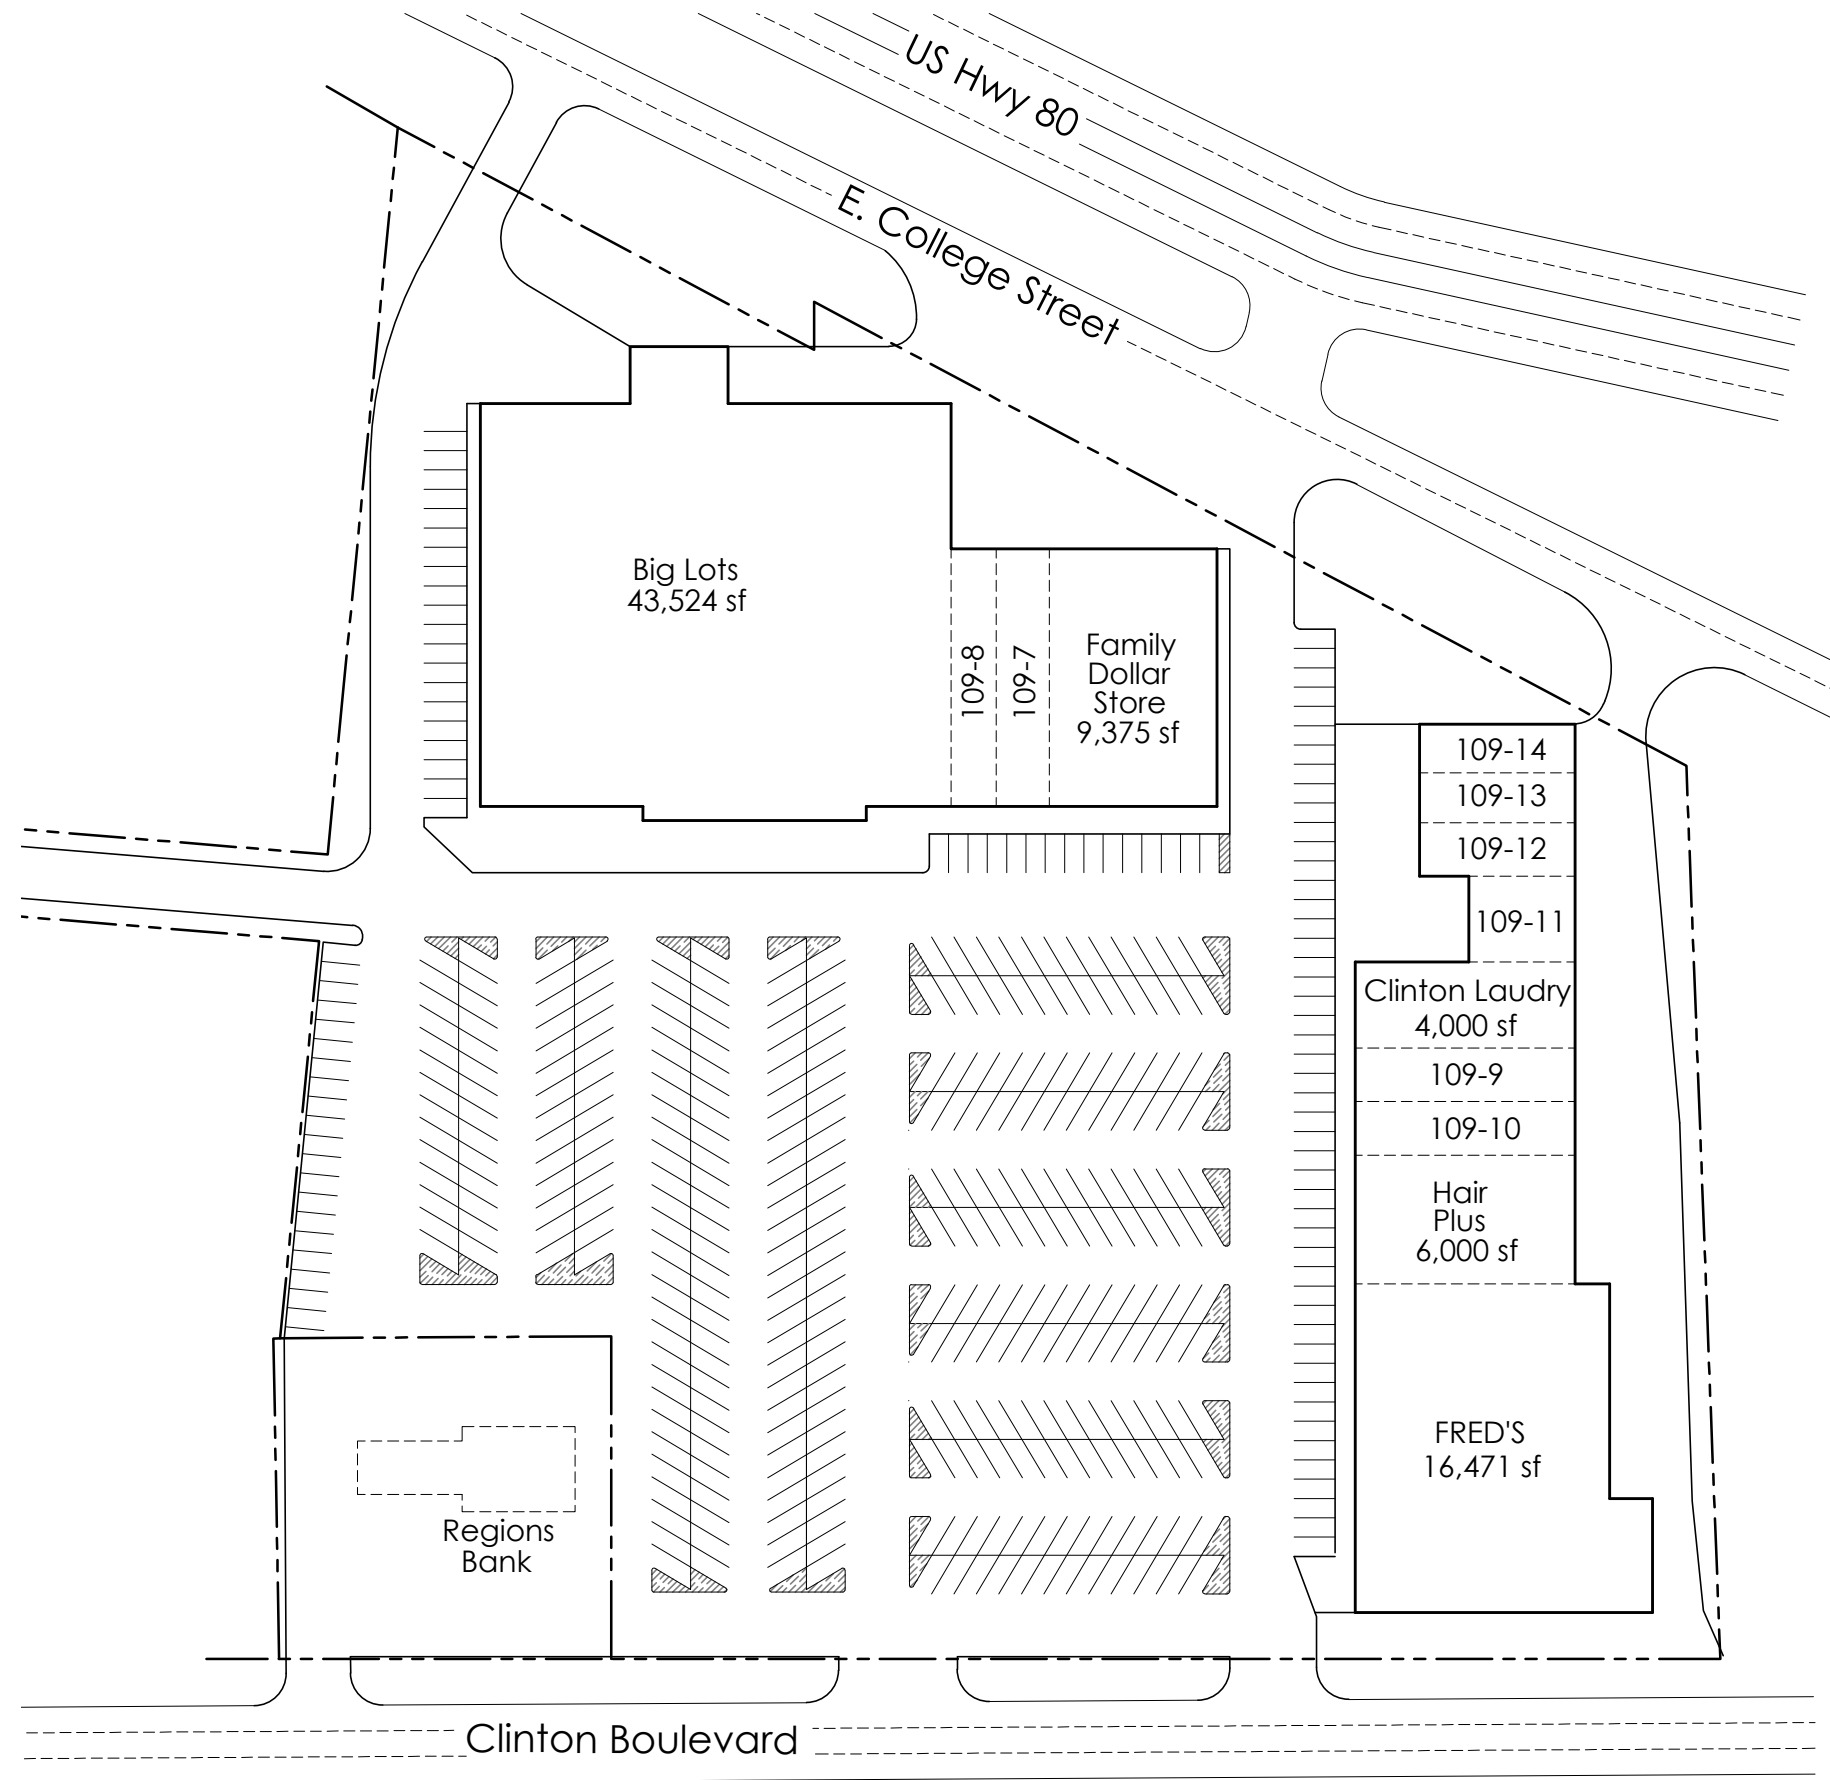

NOTE:
 THE SITE PLAN AND ALL INFORMATION HEREIN IS PRELIMINARY AND SUBJECT TO CHANGE AND IS NEITHER A REPRESENTATION, WARRANTY, OR AGREEMENT. NEITHER IS THERE ANY REPRESENTATION, WARRANTY, OR AGREEMENT THAT PROSPECTIVE TENANTS SHOWN HEREIN WILL BE TENANTS OF THE SHOPPING CENTER AT THE LOCATION SHOWN OR AT ANY OTHER LOCATIONS IN THE SHOPPING CENTER. GROSS LEASABLE AREA AND PARKING INFORMATION SHOWN ALSO IS SUBJECT TO CHANGE AT THE SOLE DISCRETION OF THE LANDLORD.

Shop 109-7	2,967 sf
Shop 109-8	2,504 sf
Shop 109-9	2,500 sf
Shop 109-10	2,500 sf
Shop 109-11	2,000 sf
Shop 109-12	1,683 sf
Shop 109-13	1,683 sf
Shop 109-14	1,650 sf

Clinton Plaza Shopping Center
 Clinton, Mississippi