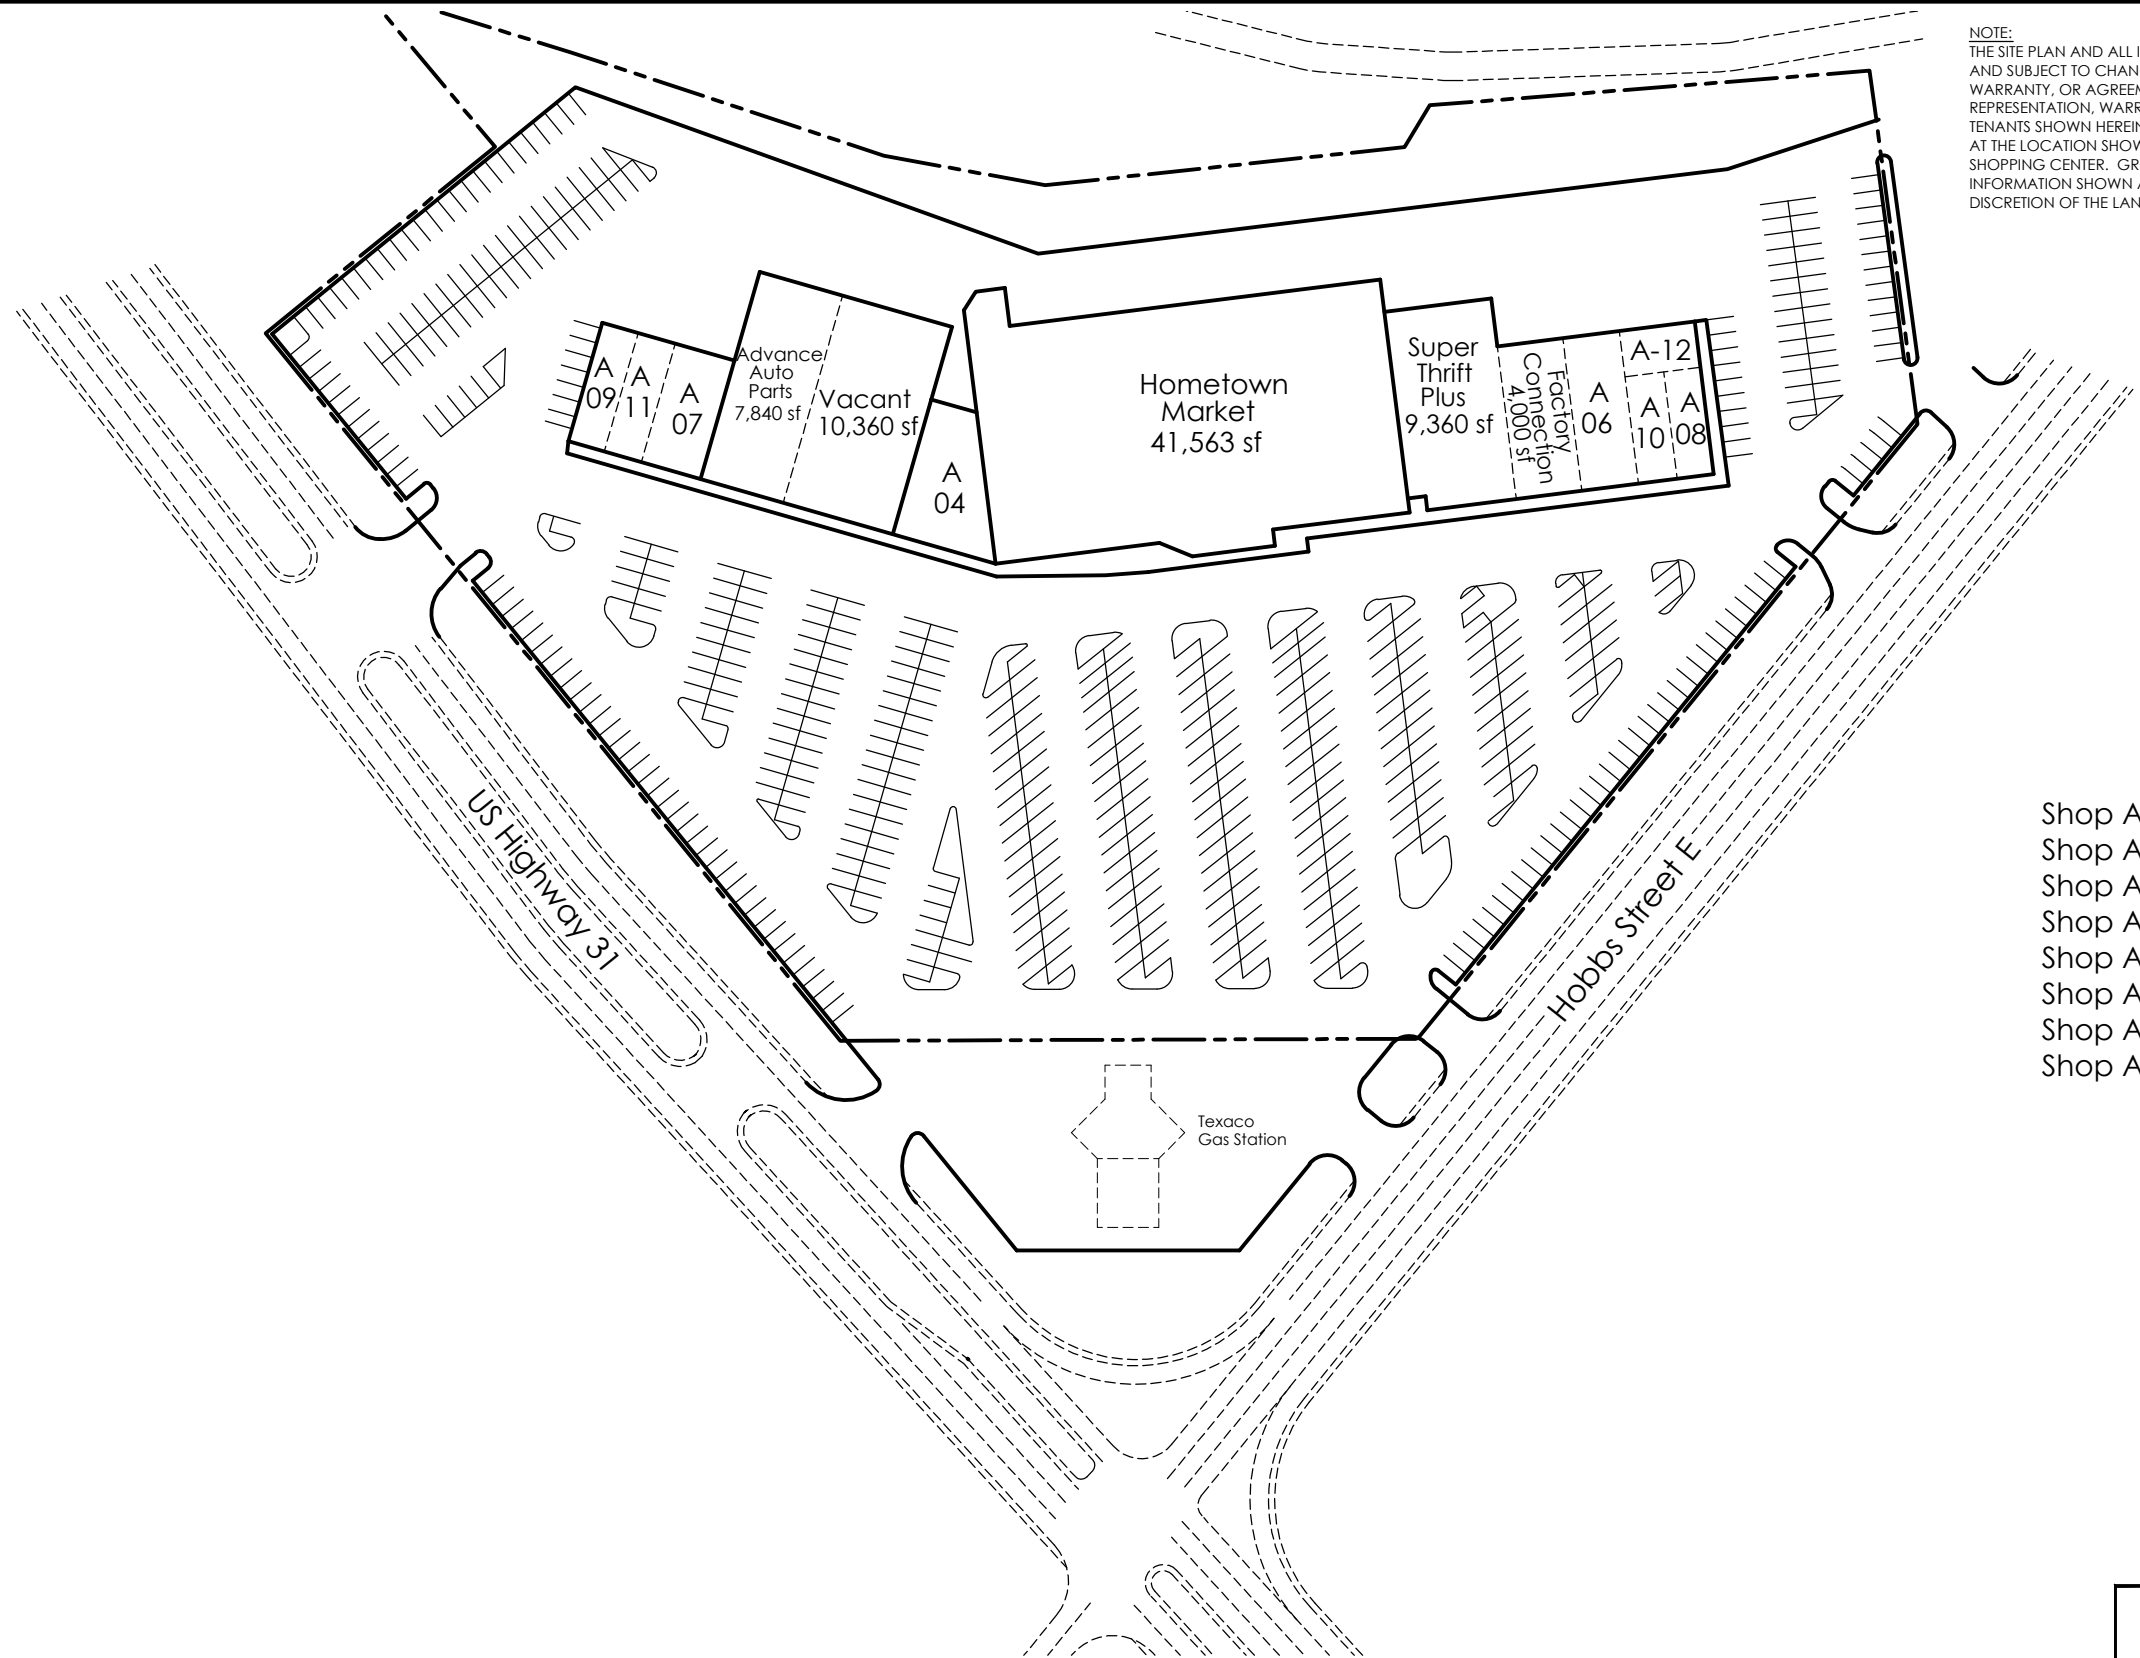

NOTE:
 THE SITE PLAN AND ALL INFORMATION HEREIN IS PRELIMINARY AND SUBJECT TO CHANGE AND IS NEITHER A REPRESENTATION, WARRANTY, OR AGREEMENT. NEITHER IS THERE ANY REPRESENTATION, WARRANTY, OR AGREEMENT THAT PROSPECTIVE TENANTS SHOWN HEREIN WILL BE TENANTS OF THE SHOPPING CENTER AT THE LOCATION SHOWN OR AT ANY OTHER LOCATIONS IN THE SHOPPING CENTER. GROSS LEASABLE AREA AND PARKING INFORMATION SHOWN ALSO IS SUBJECT TO CHANGE AT THE SOLE DISCRETION OF THE LANDLORD.

- Shop A-09 2,000 sf
- Shop A-11 2,000 sf
- Shop A-07 3,200 sf
- Shop A-04 4,600 sf
- Shop A-06 4,000 sf
- Shop A-10 2,000 sf
- Shop A-08 2,000 sf
- Shop A-12 1,055 sf

Athens Plaza Shopping Center
 Athens, Alabama