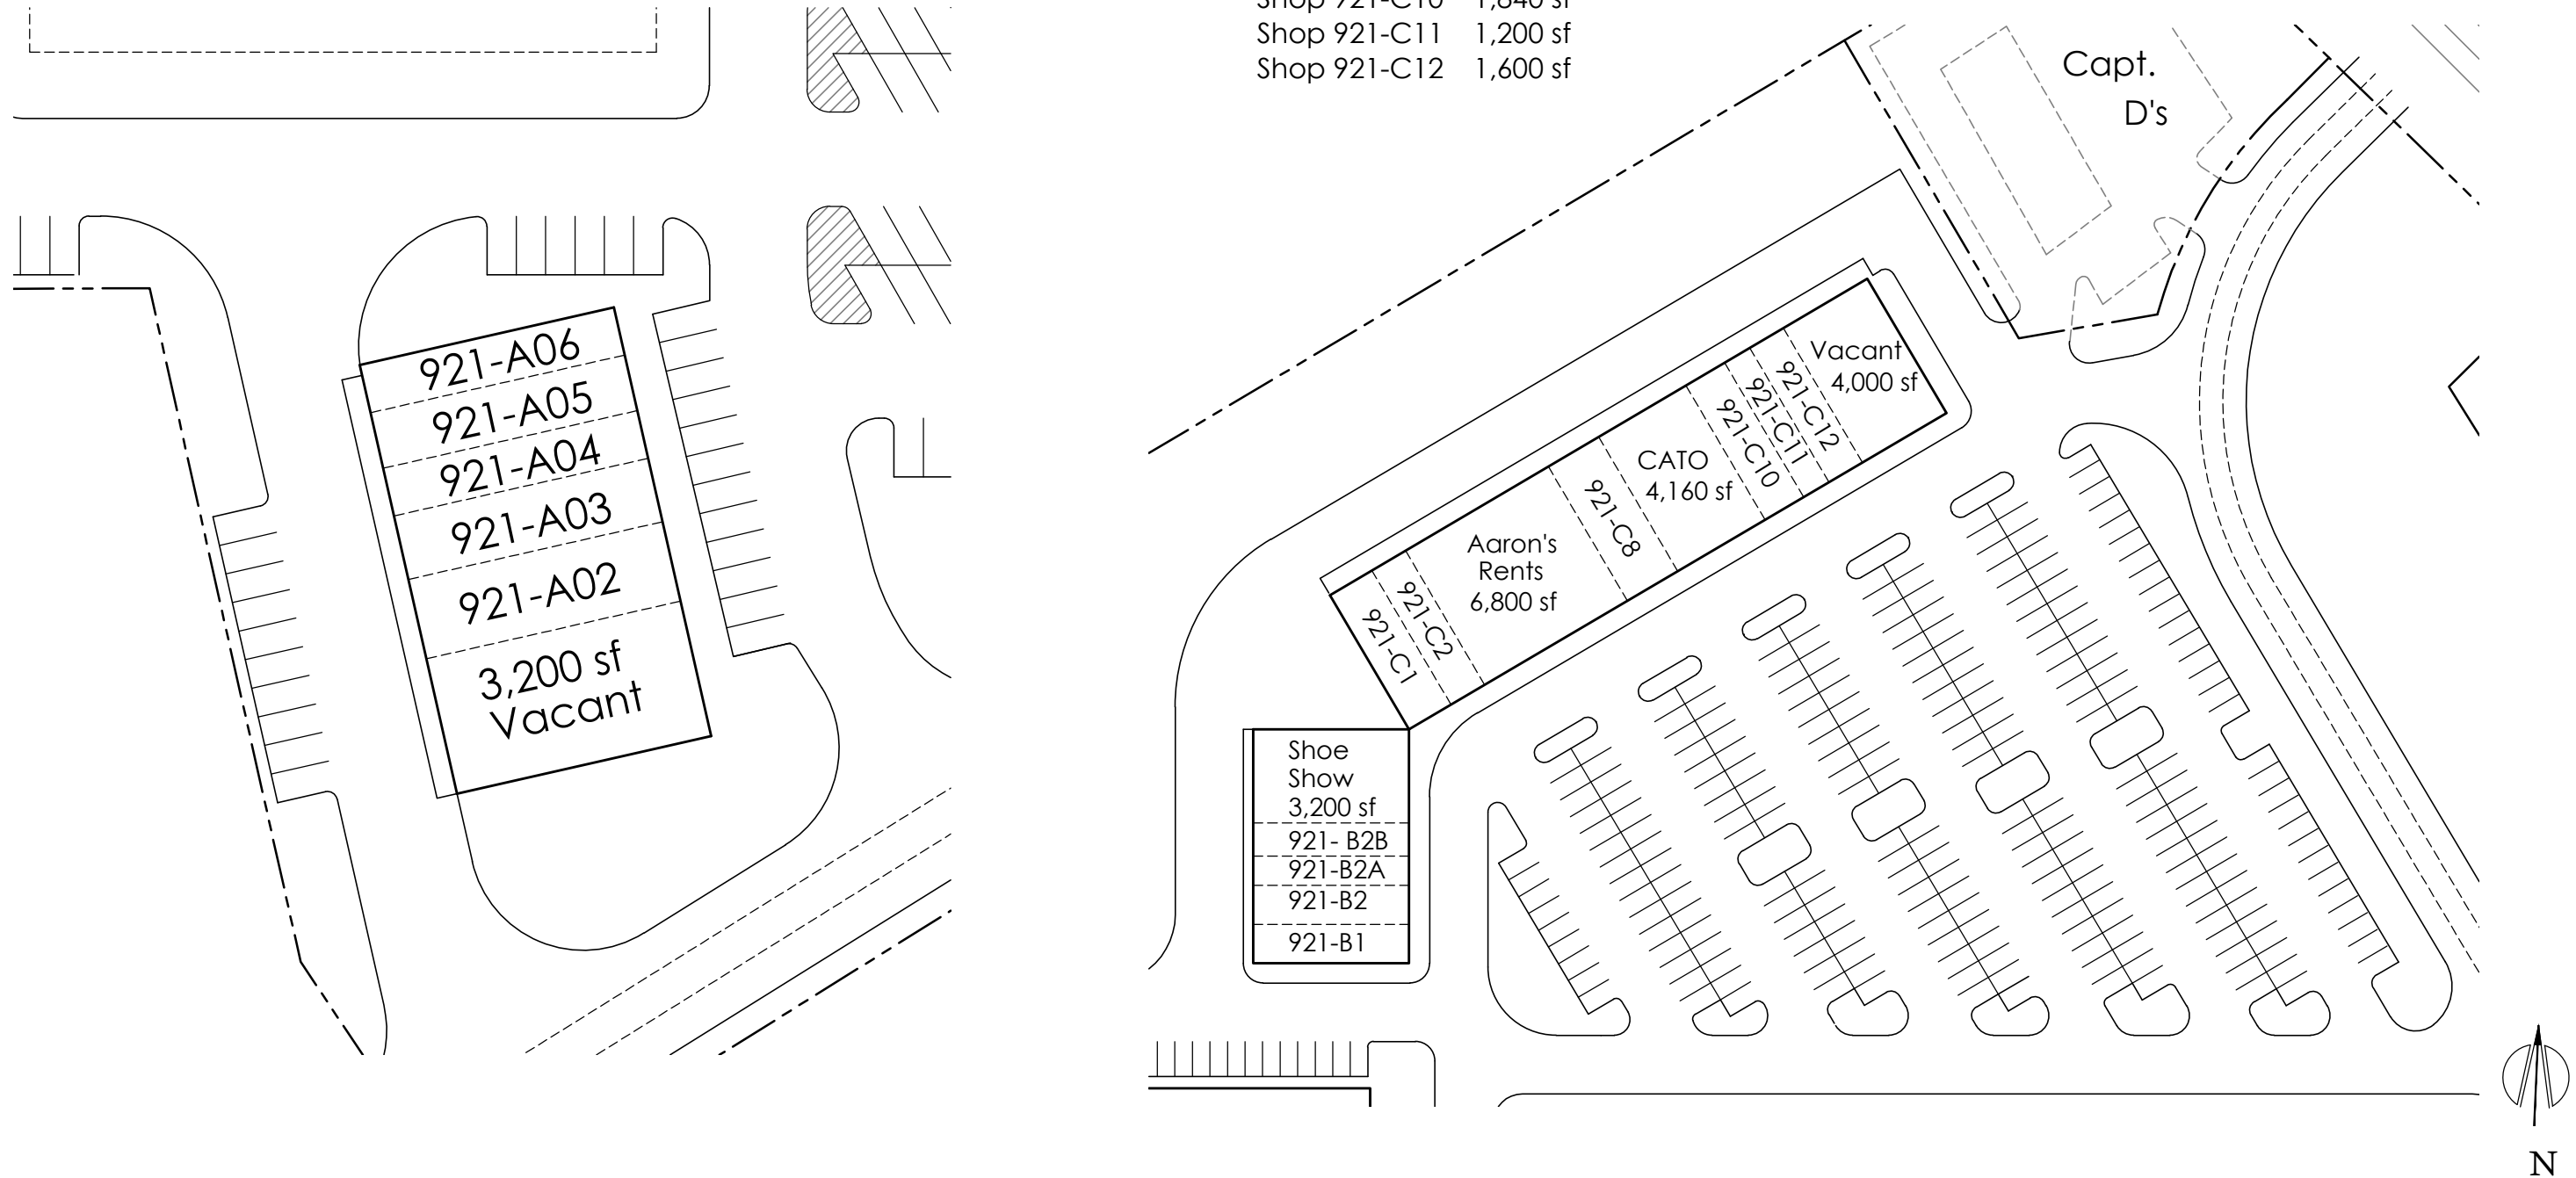

Shop 921-A02 2,000 sf
 Shop 921-A03 1,600 sf
 Shop 921-A04 1,200 sf
 Shop 921-A05 1,400 sf
 Shop 921-A06 1,200 sf

Shop 921-B1 1,440 sf
 Shop 921-B2 1,600 sf
 Shop 921-B2A 1,200 sf
 Shop 921-B2B 1,360 sf
 Shop 921-C1 2,000 sf
 Shop 921-C2 1,600 sf
 Shop 921-C8 2,400 sf
 Shop 921-C10 1,840 sf
 Shop 921-C11 1,200 sf
 Shop 921-C12 1,600 sf

NOTE:
 THE SITE PLAN AND ALL INFORMATION HEREIN IS PRELIMINARY AND SUBJECT TO CHANGE AND IS NEITHER A REPRESENTATION, WARRANTY, OR AGREEMENT. NEITHER IS THERE ANY REPRESENTATION, WARRANTY, OR AGREEMENT THAT PROSPECTIVE TENANTS SHOWN HEREIN WILL BE TENANTS OF THE SHOPPING CENTER AT THE LOCATION SHOWN OR AT ANY OTHER LOCATIONS IN THE SHOPPING CENTER. GROSS LEASABLE AREA AND PARKING INFORMATION SHOWN ALSO IS SUBJECT TO CHANGE AT THE SOLE DISCRETION OF THE LANDLORD.

Currahee Corners Shopping Center
 Toccoa, Georgia