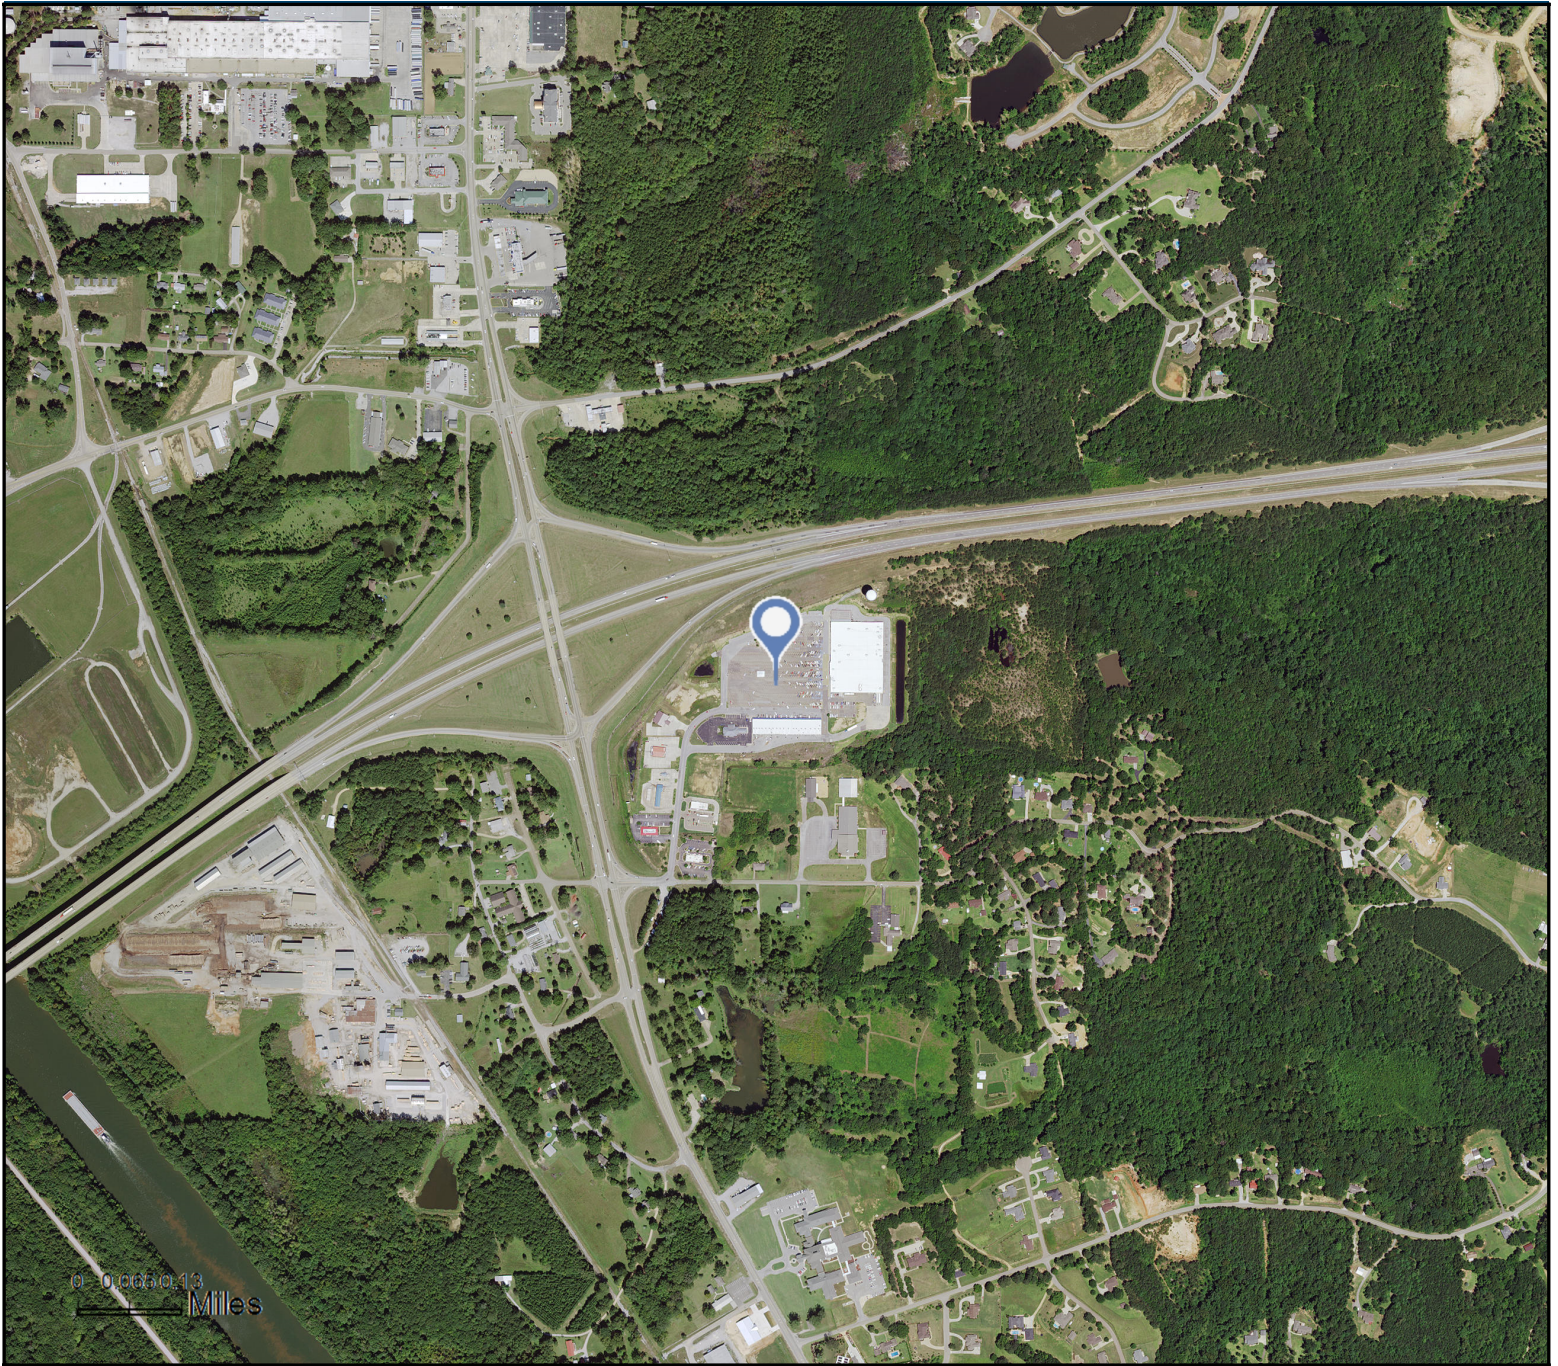

Site Map on Satellite Imagery - 1.6 Miles Wide

Interchange Shopping Center
406 Interchange Dr, Fulton, Mississippi, 38843
Rings: 3, 5, 10 mile radii

Prepared by Esri
Latitude: 34.24166
Longitude: -88.39867

Source: ArcGIS Online World Imagery Basemap

March 03, 2016