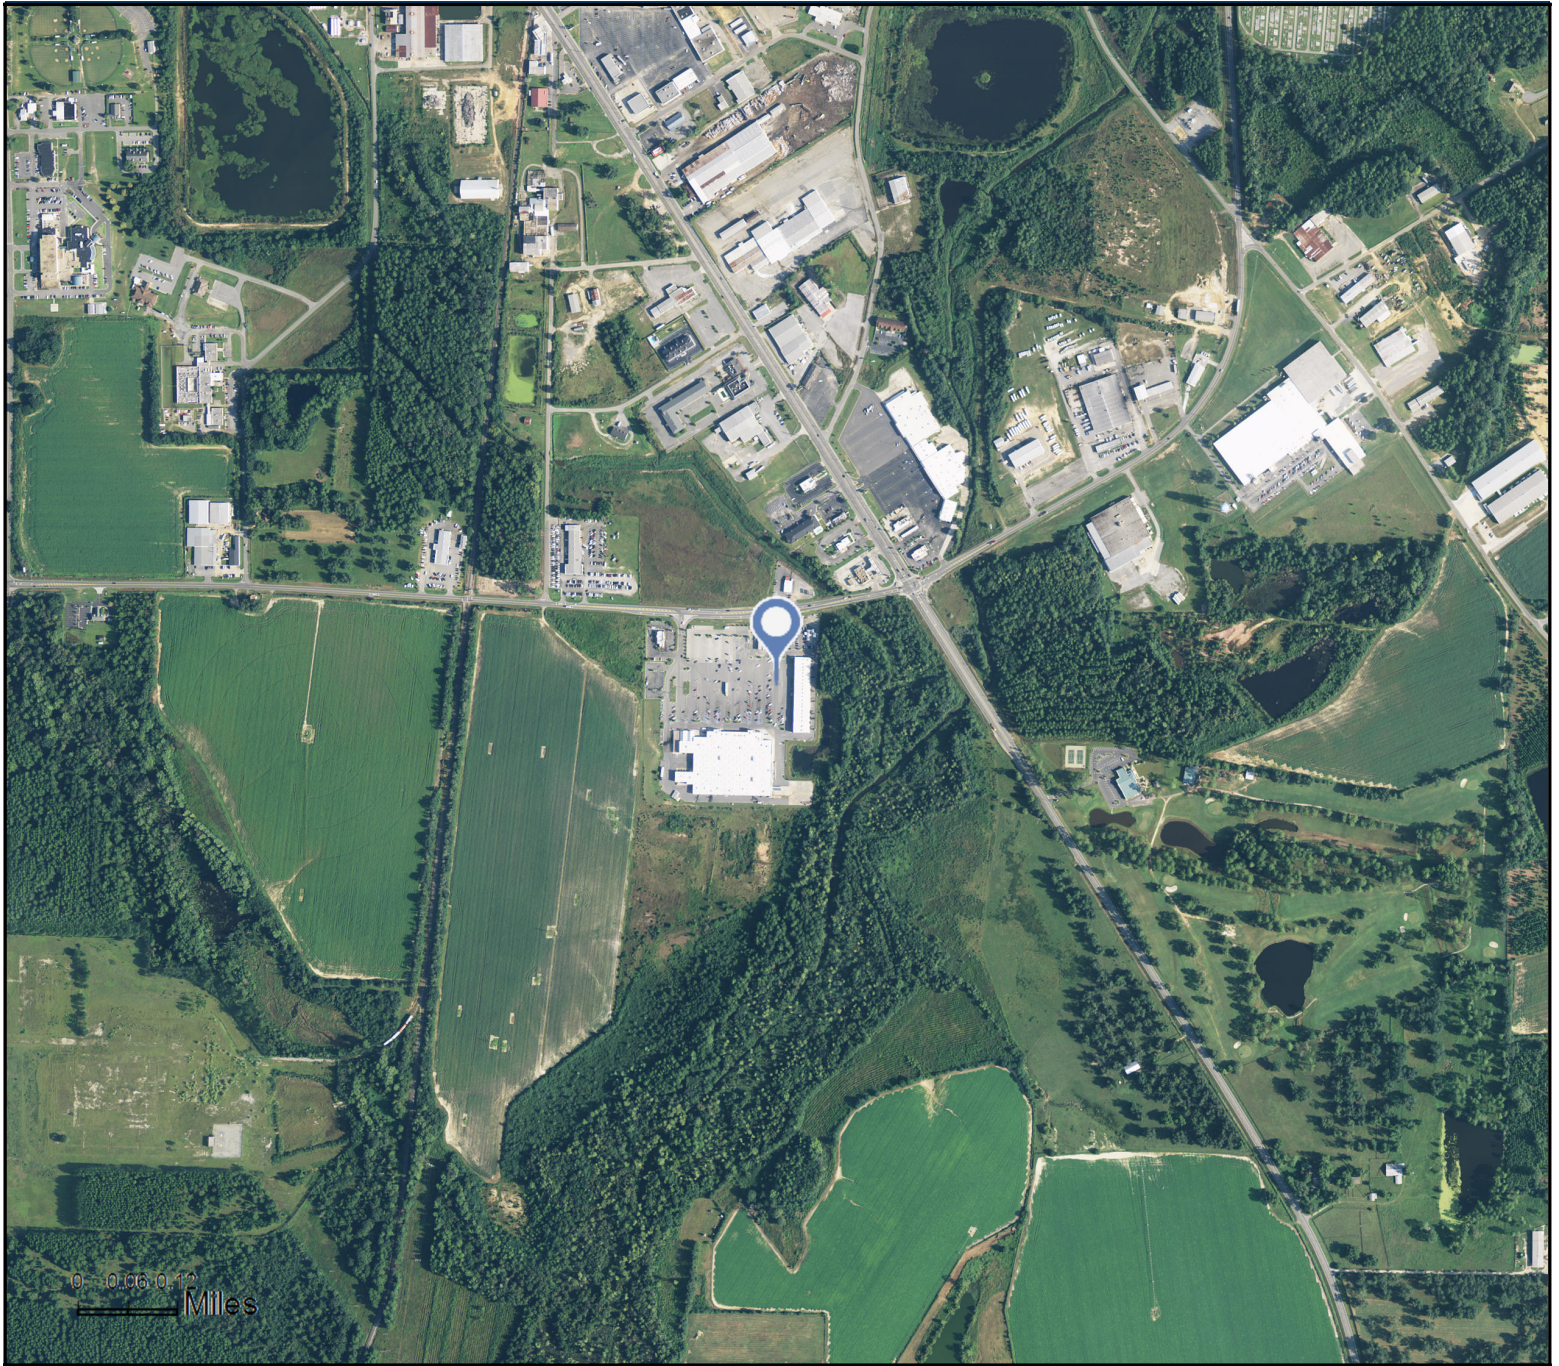

# Site Map on Satellite Imagery - 1.6 Miles Wide

Colony Central  
120 Benjamin H Hill Dr W, Fitzgerald, Georgia, 31750  
Rings: 3, 5, 10 mile radii

Prepared by Esri  
Latitude: 31.69112  
Longitude: -83.24740

Source: ArcGIS Online World Imagery Basemap

February 18, 2016