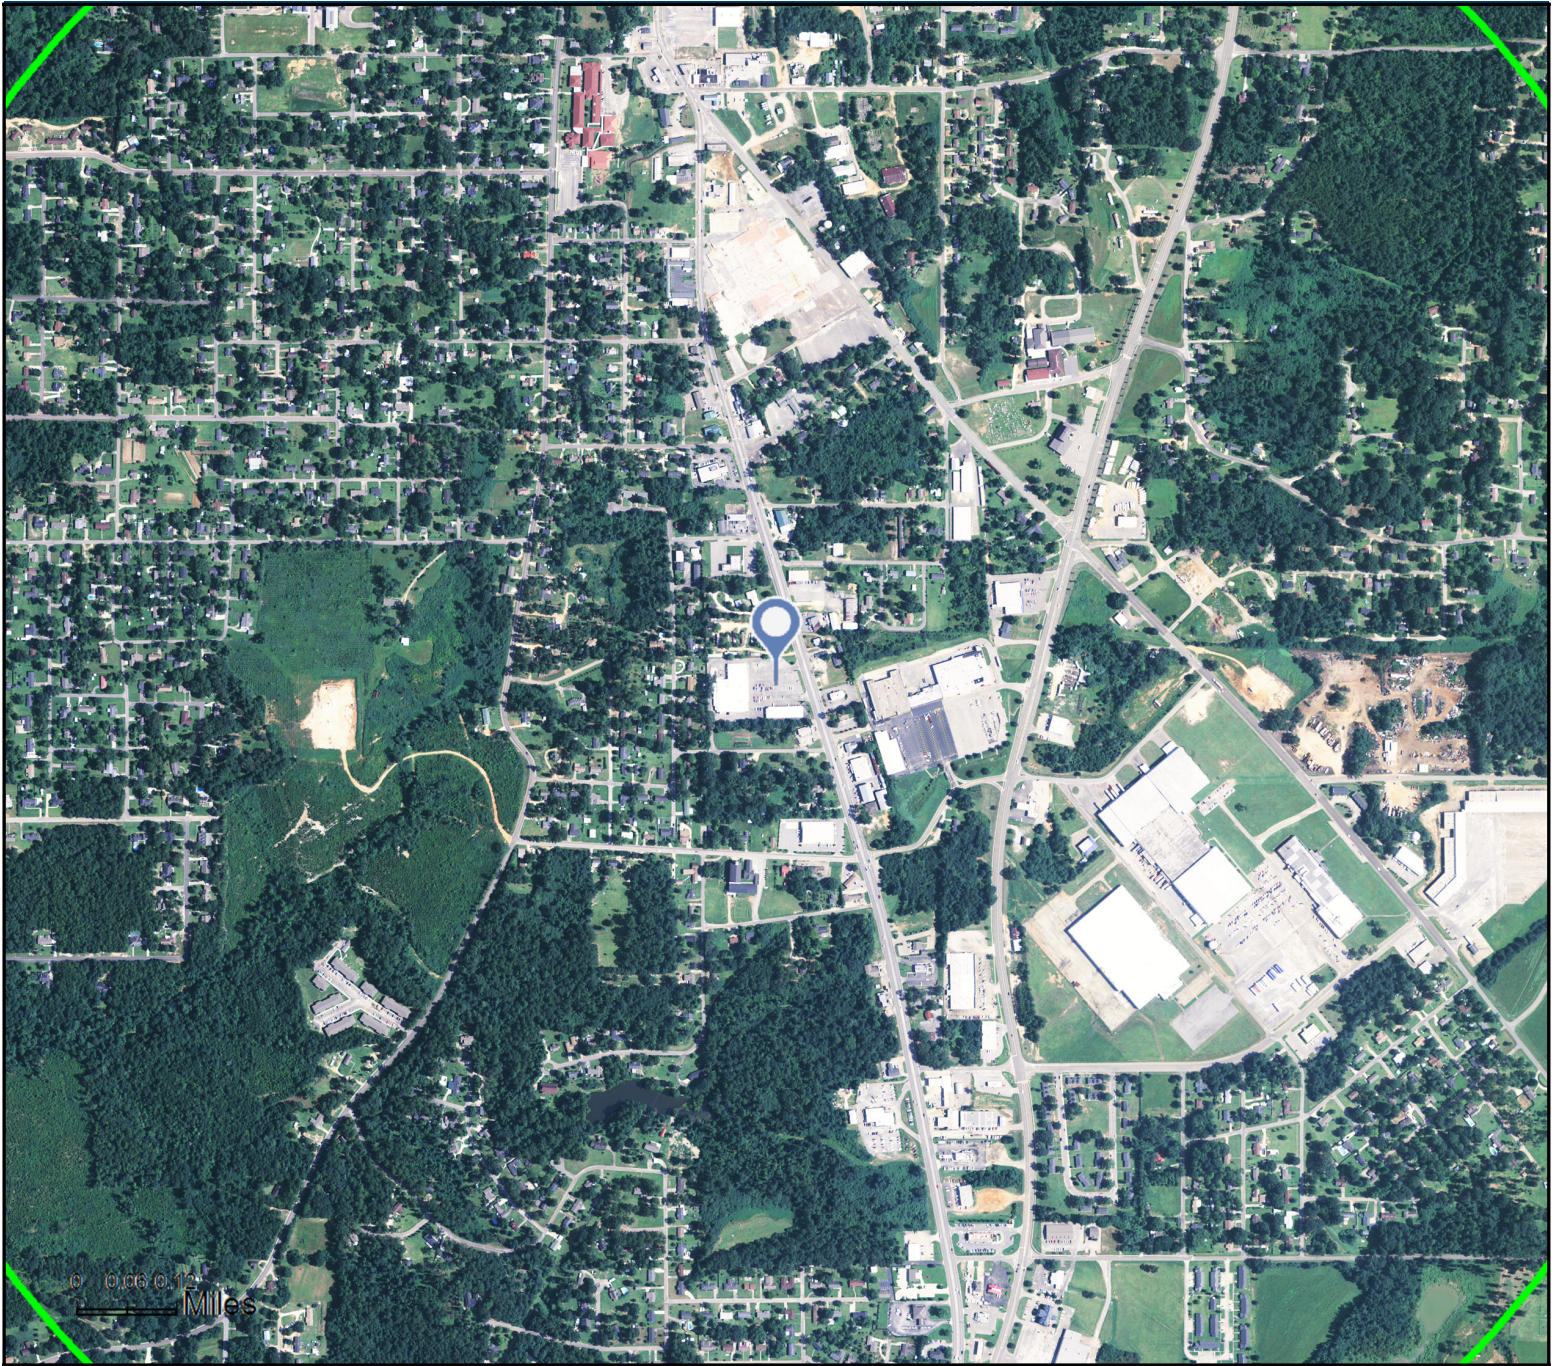

Site Map on Satellite Imagery - 1.6 Miles Wide

Monroeville Plaza
808 Thames St, Monroeville, Alabama, 36460
Rings: 1, 3, 5 mile radii

Prepared by Esri
Latitude: 31.51362
Longitude: -87.32159

Source: ArcGIS Online World Imagery Basemap