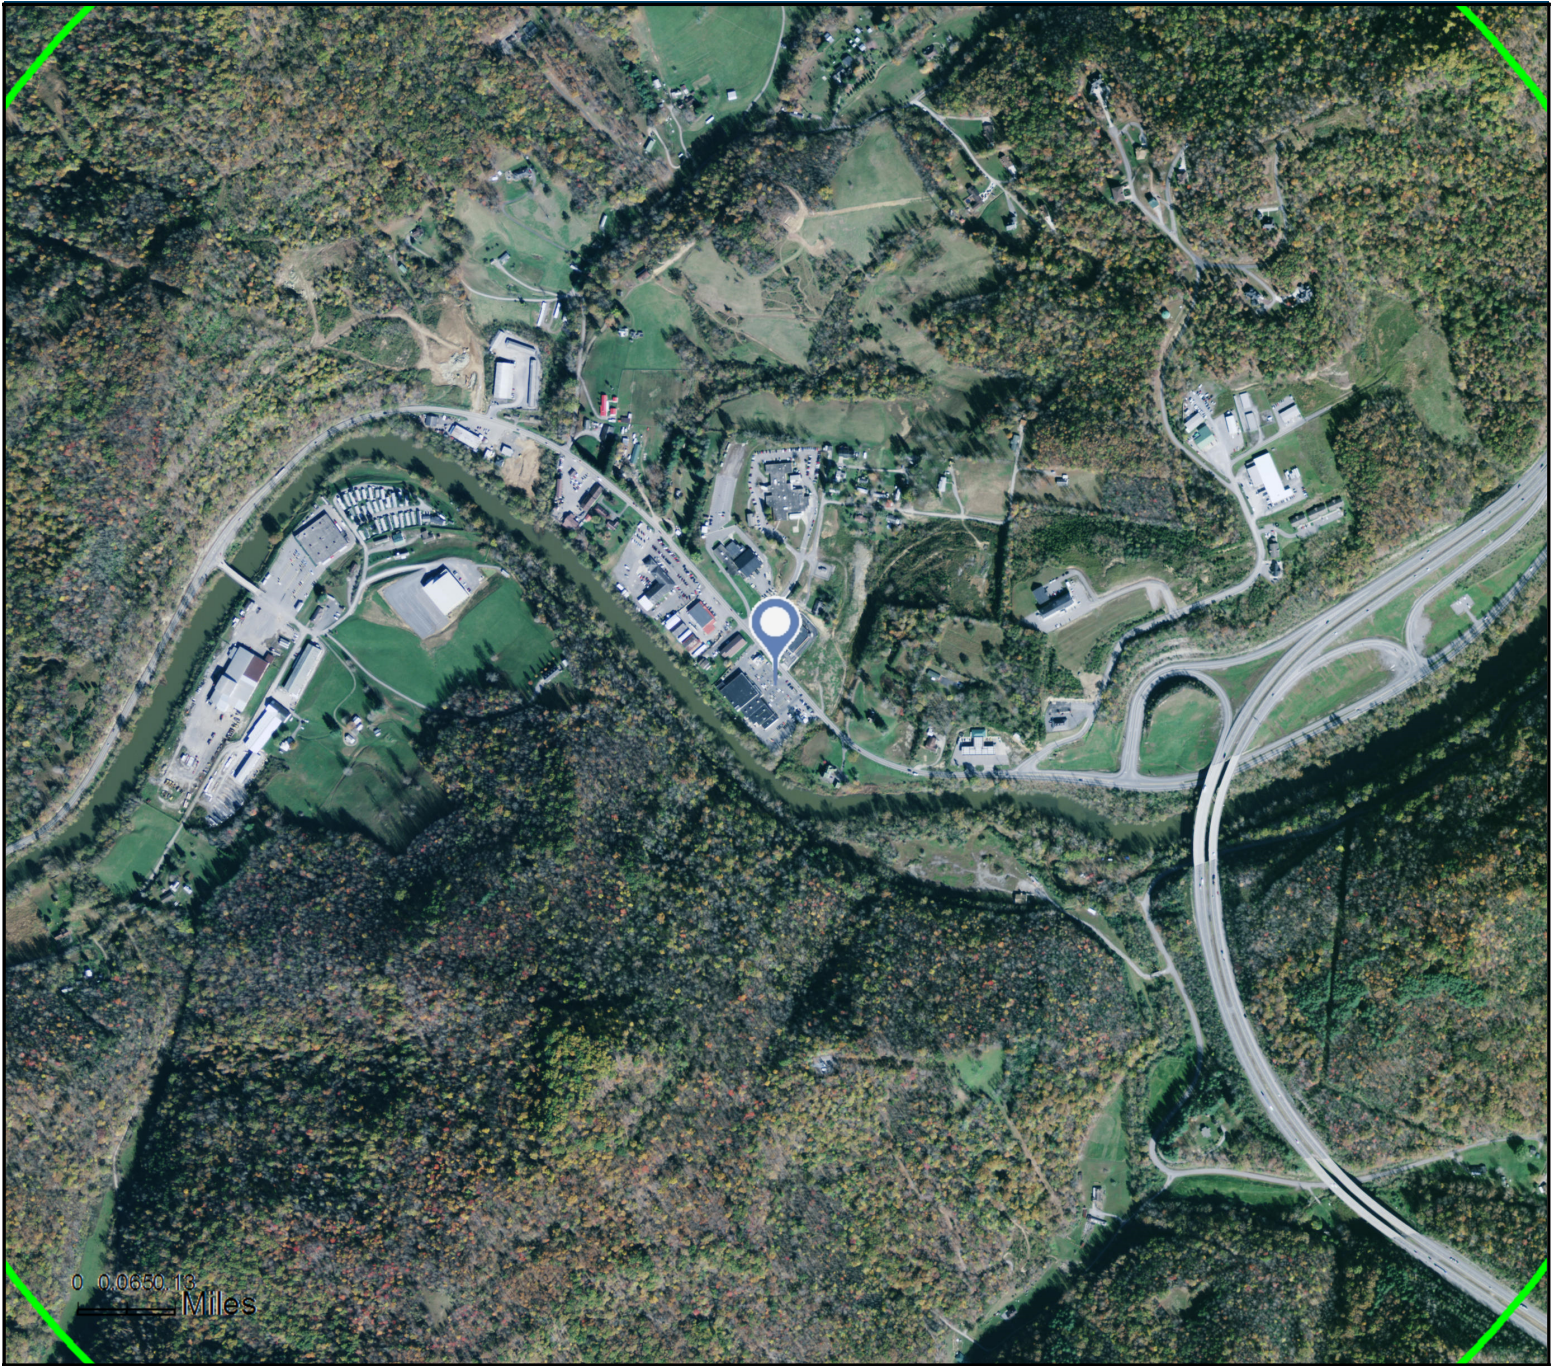

# Site Map on Satellite Imagery - 1.6 Miles Wide

Mid City Plaza  
2936 State St, Gassaway, West Virginia, 26624  
Rings: 1, 3, 5 mile radii

Prepared by Esri  
Latitude: 38.65834  
Longitude: -80.74877

Source: ArcGIS Online World Imagery Basemap